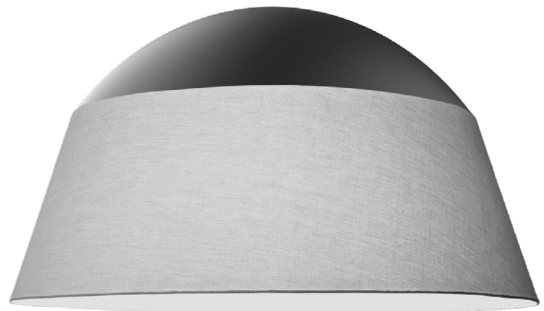

OVERSIZED METAL FABRIC SHADES

ANPlighting.com

ANPlighting[®]
Made in U.S.A. | A Family Owned Business

OVERSIZED METALFABRIC SHADES

ANP Lighting introduces our Oversized MetalFabric shades. Constructed with a combination of spun metal and high-quality fabrics, these new pendant shades utilize the industry's most current LED solutions, with competitive prices and lead-time. Choose from our standard beige, black or gray fabrics or specify your own fabric. Spun metal available in a variety of color finishes.

FABRIC COLORS:

BEIGE

BLACK

GRAY

METALFABRIC DEEP DOME

Diameters: 22", 30", 36"

METALFABRIC SHALLOW DOME

Diameters: 24", 30", 36"

METALFABRIC PARABOWL

Diameters: 12", 20", 24"

METALFABRIC BULLET

Diameters: 24", 30", 36"