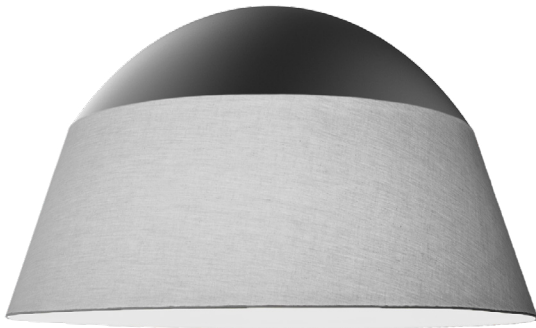

OVERSIZED METAL FABRIC SHADES

ANPlighting.com

ANPlighting[®]
Made in U.S.A. | A Family Owned Business

OVERSIZED METALFABRIC SHADES

ANP Lighting introduces our Oversized MetalFabric shades. Constructed with a combination of spun metal and high-quality fabrics, these new pendant shades utilize the industry's most current LED solutions, with competitive prices and lead-time. Choose from our standard beige, black or gray fabrics or specify your own fabric. Spun metal available in a variety of color finishes.

FABRIC COLORS:

BEIGE

BLACK

GRAY

METALFABRIC DEEP DOME

Diameters: 22", 30", 36"

METALFABRIC SHALLOW DOME

Diameters: 24", 30", 36"

METALFABRIC PARABOWL

Diameters: 12", 20", 24"

METALFABRIC BULLET

Diameters: 24", 30", 36"