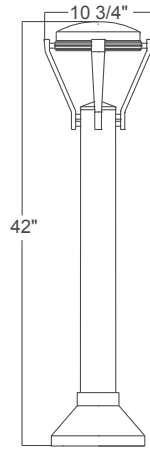

BL220 | BL230 Series

Build A Product

BOLLARDS	
BL2201	4-strut
BL2202	4-strut
BL2203	4-strut
BL2301	2-strut
BL2302	2-strut
BL2303	2-strut
LENS	
NL	No Lens
WATTAGE	
M010LD	10-watt Cree LED module
M016LD	16-watt Cree LED module
DIMMING	
D	Dimming (10-watt is TRIAC, 120v only, 16-watt is 0-10v)
N	No Dimming
OPTICS	
T5	Type V
COLOR TEMPERATURE (CCT)	
27K	2700K
30K	3000K
35K	3500K
40K	4000K
ACCESSORIES	
IBOLT	Eye Bolt
FINISH	
Visit anplighting.com/products/color-finishes	

BL2201
4-strut