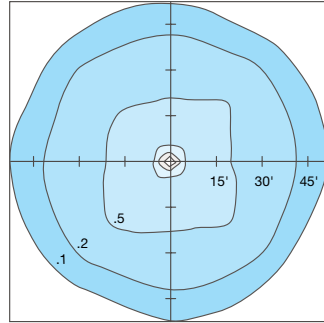

LA2211-P046LD4-T5-35K
Fixture lumens - 3663
Mounting height - 16.0 ft.
B2-U3-G1

PHOTOMETRICS