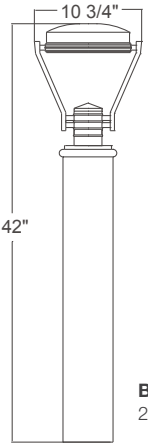

BL2201
4-strut

BL2202
4-strut

BL2203
4-strut

BL2301
2-strut

BL2302
2-strut

BL2303
2-strut

Product Number Sample

BOLLARD	LENS	WATTAGE	DIMMING	OPTICS	COLOR TEMP	ACCESSORY	FINISH
BL2201	NL	M016LD	N	T5	40K		41