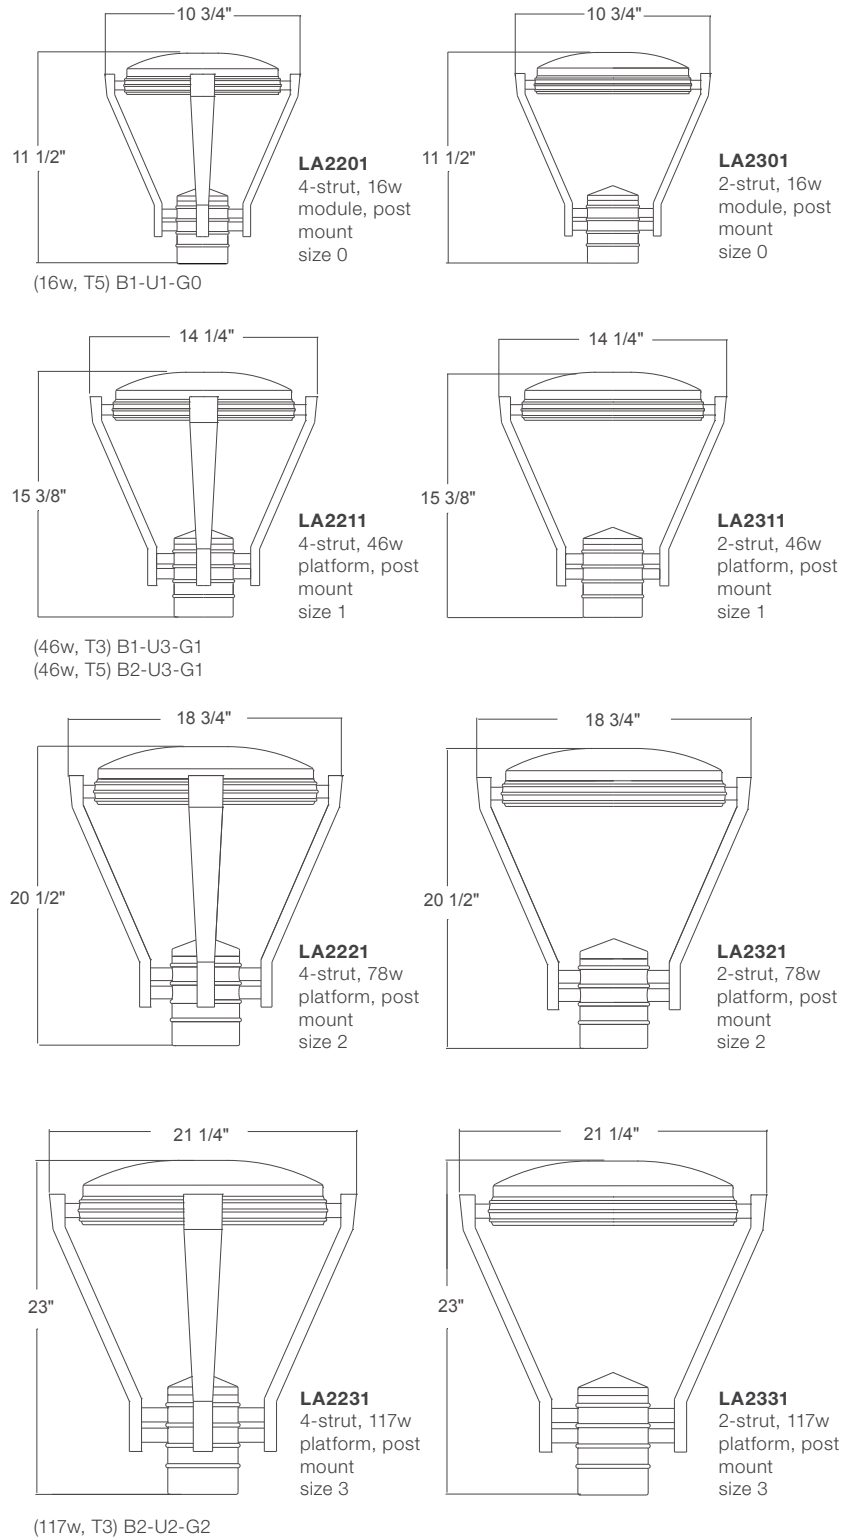

Build A Product

LUMINAIRES	
LA22	4-strut
LA23	2-strut
SIZE	
0	11-1/2" H x 10-3/4" W
1	15-3/8" H x 14-1/4" W
2	20-1/2" H x 18-3/4" W
3	23" H x 21-1/4" W
ORIENTATION	
1	Post
WATTAGE	
M016LD	16-watt Cree® LED module
M024LD	24-watt Cree LED module (Size 1, 2 and 3 only)
M037LD	37-watt Cree LED module (Size 1, 2 and 3 only)
P046LD4	46-watt platform (Size 1, 2 and 3 only)
P078LD4	78-watt platform (Size 2 and 3 only)
P117LD4	117-watt platform (Size 3 only)
DIMMING	
D	Dimming (0-10v)
N	No Dimming
OPTICS	
T2	Type II
T3	Type III
T5	Type V (M016, M024, M037 are T5 only)
COLOR TEMPERATURE (CCT)	
27K	2700K
30K	3000K (M016, M024, M037 only)
35K	3500K
40K	4000K
50K	5000K (P046, P078, P117 only)
ACCESSORIES	
PC	Photo cell
TLPC	Twist lock photo cell
FINISH	
	Visit anplighting.com/products/color-finishes