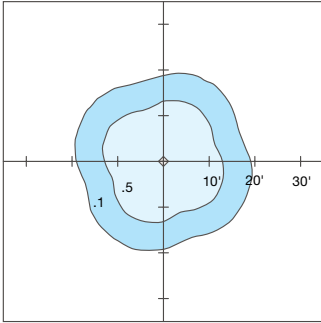

Illuminating
ENGINEERING SOCIETY

PHOTOMETRICS

LA2201-M016LD-N-T5-40K
 Fixture lumens - 988
 Mounting height - 10.0 ft.
 B1-U1-G0

LA2211-P046LD4-T5-35K
 Fixture lumens - 3663
 Mounting height - 16.0 ft.
 B2-U3-G1