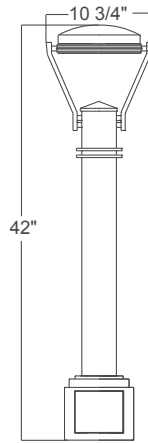

BL2201
4-strut

BL2202
4-strut

BL2203
4-strut

BL2301
2-strut

BL2302
2-strut

BL2303
2-strut

Product Number Sample

BOLLARD	LENS	WATTAGE	DIMMING	OPTICS	COLOR TEMP	ACCESSORY	FINISH
BL2201	NL	M016LD	N	T5	40K		41

Illuminating
ENGINEERING SOCIETY

PHOTOMETRICS

LA2201-M016LD-N-T5-40K
 Fixture lumens - 988
 Mounting height - 10.0 ft.
 B1-U1-G0

LA2211-P046LD4-T5-35K
 Fixture lumens - 3663
 Mounting height - 16.0 ft.
 B2-U3-G1

LA2231-P117LD4-T3-40K
 Fixture lumens - 10375
 Mounting height - 25.0 ft.
 B2-U2-G2

BL2201-M016LD-N-T5-40K
 Fixture lumens - 988
 Mounting height - 3.5 ft.
 B1-U1-G0

MLO & BUG Rating Guide

The Model Lighting Ordinance (MLO) is a guide for environmentally responsible outdoor lighting in North America and is the result of extensive efforts by the International Dark Sky Association (IDA) and the Illuminating Engineering Society of North America (IESNA).