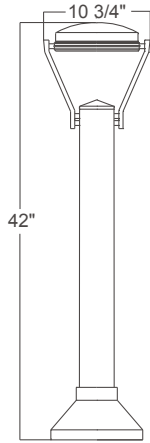

BL2301
2-strut