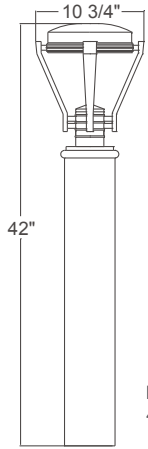

BL2203
4-strut