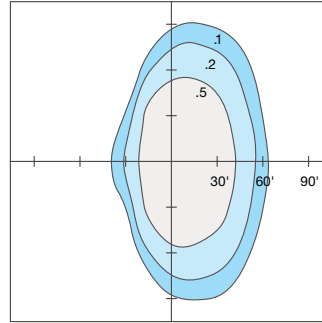

LA2231-P117LD4-T3-40K
Fixture lumens - 10375
Mounting height - 25.0 ft.
B2-U2-G2

PHOTOMETRICS