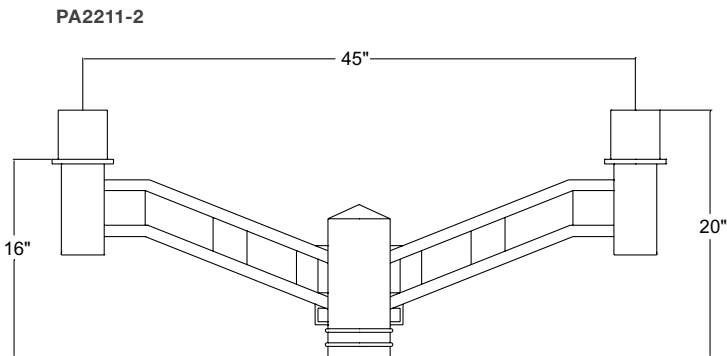

Product Number Sample

LUMINAIRE	SIZE	ORIENTATION	WATTAGE	DIMMING	OPTICS	COLOR TEMP	ACCESSORY	FINISH
LA 22	2	1	P078LD4	N	T5	40K	PC	13

Post arms

220 | 230 Series

Available in 3 styles

Available in 3 styles

WM2211-LA2311