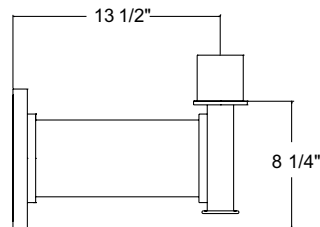

Available in 3 styles

WM2221-LA2211

WM2231-LA2311

WM2211