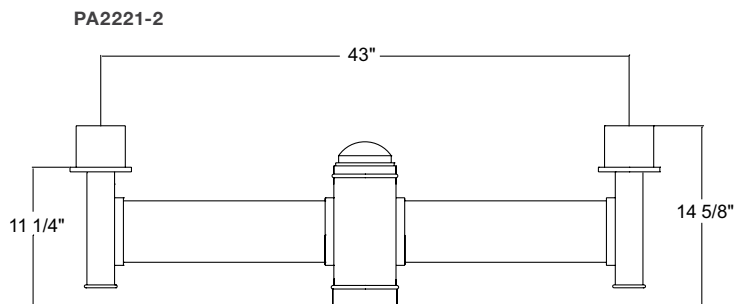

Product Number Sample

LUMINAIRE	SIZE	ORIENTATION	WATTAGE	DIMMING	OPTICS	COLOR TEMP	ACCESSORY	FINISH
LA 22	2	1	P078LD4	N	T5	40K	PC	13

Post arms

220 | 230 Series

Available in 3 styles

Available in 3 styles

WM2211-LA2311