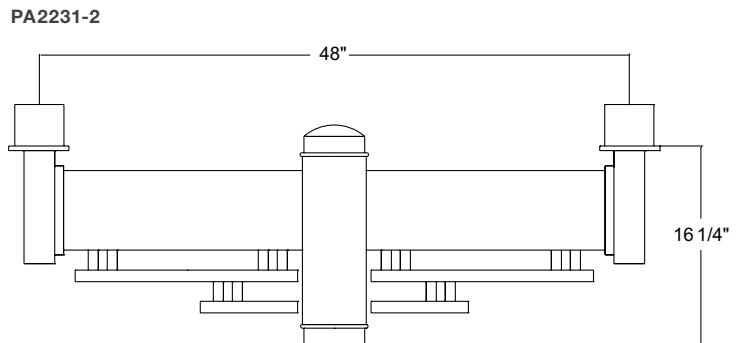

Post arms

220 | 230 Series

Available in 3 styles