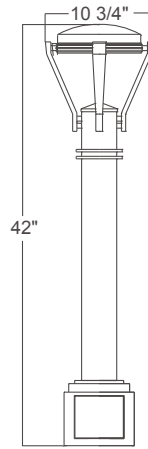

BL2202
4-strut