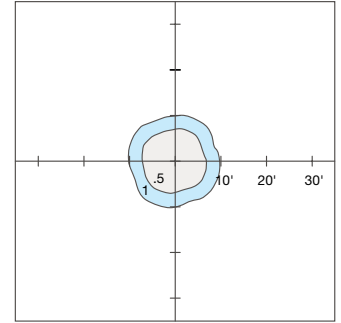

Illuminating
ENGINEERING SOCIETY

PHOTOMETRICS

LA2201-M016LD-N-T5-40K
 Fixture lumens - 988
 Mounting height - 10.0 ft.
 B1-U1-G0

LA2211-P046LD4-T5-35K
 Fixture lumens - 3663
 Mounting height - 16.0 ft.
 B2-U3-G1