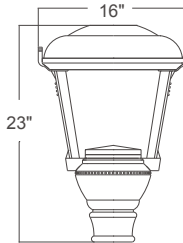

Build A Product

LUMINAIRES	
LA78	2-strut
LA79	4-strut
SIZE	
0	18" H x 11-3/4" W
1	23" H x 16" W
2	27-1/4" H x 18-3/4" W
3	30" H x 20-1/2" W
ORIENTATION	
1	Post
WATTAGE	
M016LD	16-watt Cree® LED module (Size 0 and 1 only)
M024LD	24-watt Cree LED module (Size 1, 2 and 3 only)
M037LD	37-watt Cree LED module (Size 1, 2 and 3 only)
P046LD4	46-watt platform (Size 1, 2 and 3 only)
P078LD4	78-watt platform (Size 2 and 3 only)
P117LD4	117-watt platform (Size 3 only)
DIMMING	
D	Dimming (0-10v)
N	No Dimming
OPTICS	
T2	Type II
T3	Type III
T5	Type V (M016, M024, M037 are T5 only)
COLOR TEMPERATURE (CCT)	
27K	2700K
30K	3000K (M016, M024, M037 only)
35K	3500K
40K	4000K
50K	5000K (P046, P078, P117 only)
ACCESSORIES	
PC	Photo cell
TLPC	Twist lock photo cell
FINISH	
	Visit anplighting.com/products/color-finishes

LA7801
2-strut, 16w module, post mount size 0

LA7901
4-strut, 16w module, post mount size 0

(21w) B1-U1-G0

LA7811
2-strut, 46w platform, post mount size 1

(46w, T5) B3-U2-G3

LA7911
4-strut, 46w platform, post mount size 1