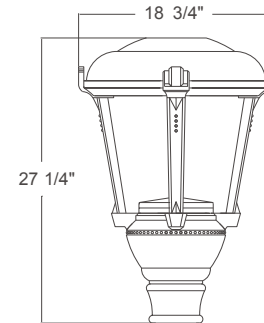

Build A Product

LUMINAIRES	
LA78	2-strut
LA79	4-strut
SIZE	
0	18" H x 11-3/4" W
1	23" H x 16" W
2	27-1/4" H x 18-3/4" W
3	30" H x 20-1/2" W
ORIENTATION	
1	Post
WATTAGE	
M016LD	16-watt Cree® LED module (Size 0 and 1 only)
M024LD	24-watt Cree LED module (Size 1, 2 and 3 only)
M037LD	37-watt Cree LED module (Size 1, 2 and 3 only)
P046LD4	46-watt platform (Size 1, 2 and 3 only)
P078LD4	78-watt platform (Size 2 and 3 only)
P117LD4	117-watt platform (Size 3 only)
DIMMING	
D	Dimming (0-10v)
N	No Dimming
OPTICS	
T2	Type II
T3	Type III
T5	Type V (M016, M024, M037 are T5 only)
COLOR TEMPERATURE (CCT)	
27K	2700K
30K	3000K (M016, M024, M037 only)
35K	3500K
40K	4000K
50K	5000K (P046, P078, P117 only)
ACCESSORIES	
PC	Photo cell
TLPC	Twist lock photo cell
FINISH	
	Visit anplighting.com/products/color-finishes

LA7801
2-strut, 16w module, post mount size 0

LA7901
4-strut, 16w module, post mount size 0

(21w) B1-U1-G0

LA7811
2-strut, 46w platform, post mount size 1

(46w, T5) B3-U2-G3

LA7911
4-strut, 46w platform, post mount size 1

(46w, T3) B1-U2-G1
(46w, T5) B3-U2-G1

LA7821
2-strut, 78w platform, post mount size 2

LA7921
4-strut, 78w platform, post mount size 2

(78w, T5) B3-U1-G1

LA7831
2-strut, 117w platform, post mount size 3

LA7931
4-strut, 117w platform, post mount size 3