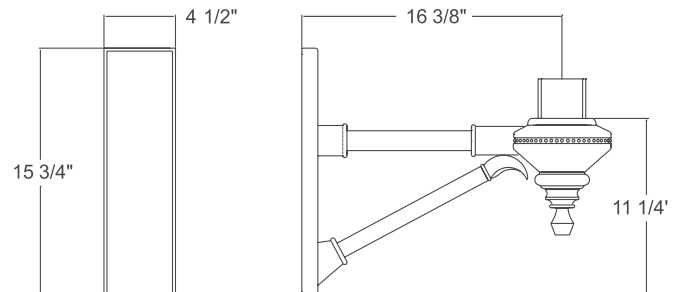

Available in 2 styles

WM7421