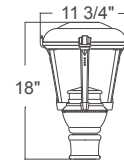

LA7901
4-strut, 16w module, post mount size 0

(21w) B1-U1-G0