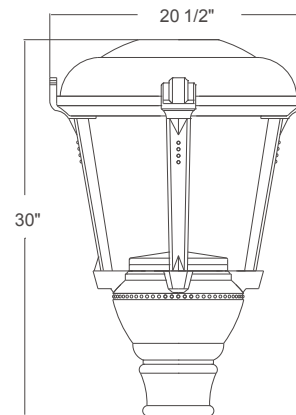

Build A Product

LUMINAIRES	
LA78	2-strut
LA79	4-strut
SIZE	
0	18" H x 11-3/4" W
1	23" H x 16" W
2	27-1/4" H x 18-3/4" W
3	30" H x 20-1/2" W
ORIENTATION	
1	Post
WATTAGE	
M016LD	16-watt Cree® LED module (Size 0 and 1 only)
M024LD	24-watt Cree LED module (Size 1, 2 and 3 only)
M037LD	37-watt Cree LED module (Size 1, 2 and 3 only)
P046LD4	46-watt platform (Size 1, 2 and 3 only)
P078LD4	78-watt platform (Size 2 and 3 only)
P117LD4	117-watt platform (Size 3 only)
DIMMING	
D	Dimming (0-10v)
N	No Dimming
OPTICS	
T2	Type II
T3	Type III
T5	Type V (M016, M024, M037 are T5 only)
COLOR TEMPERATURE (CCT)	
27K	2700K
30K	3000K (M016, M024, M037 only)
35K	3500K
40K	4000K
50K	5000K (P046, P078, P117 only)
ACCESSORIES	
PC	Photo cell
TLPC	Twist lock photo cell
FINISH	
	Visit anplighting.com/products/color-finishes

LA7801
2-strut, 16w module, post mount size 0

LA7901
4-strut, 16w module, post mount size 0

(21w) B1-U1-G0

LA7811
2-strut, 46w platform, post mount size 1

(46w, T5) B3-U2-G3

LA7911
4-strut, 46w platform, post mount size 1

(46w, T3) B1-U2-G1
(46w, T5) B3-U2-G1

LA7821
2-strut, 78w platform, post mount size 2

LA7921
4-strut, 78w platform, post mount size 2

(78w, T5) B3-U1-G1

LA7831
2-strut, 117w platform, post mount size 3

LA7931
4-strut, 117w platform, post mount size 3