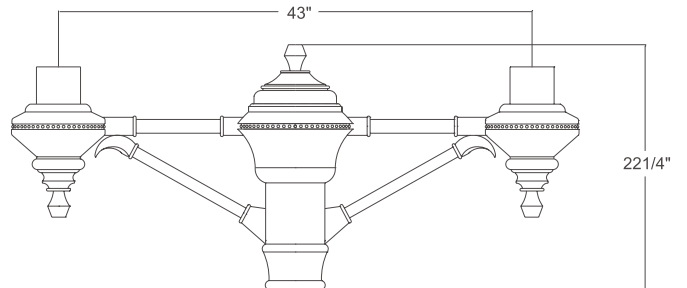

Post arms
741 | 742 Series

Available in 2 styles

PA7421-2