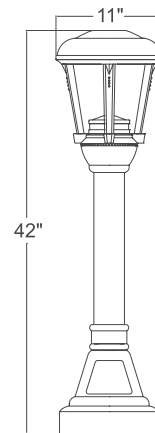

BL7801
2-strut

BL7802
2-strut

BL7803
2-strut

BL7901
4-strut

BL7902
4-strut

BL7903
4-strut

Product Number Sample

BOLLARD	LENS	WATTAGE	DIMMING	OPTICS	COLOR TEMP	ACCESSORY	FINISH
BL7801	NL	M016LD	N	T5	40K		41

Illuminating
ENGINEERING SOCIETY

PHOTOMETRICS

BL7901-M016LD-N-W-T5
 Light loss factor - 0.90
 Fixture lumens - 962
 Mounting height - 3.5 ft.

LA791-P046LD4-T5-40K
 Light loss factor - 0.90
 Fixture lumens - 3859
 Mounting height - 16.0 ft.
 B3-U2--G1