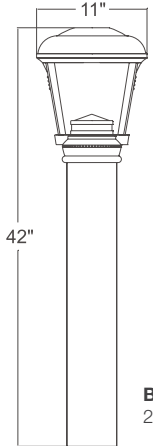

BL7803
2-strut