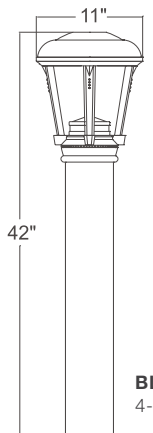

BL7903
4-strut

Product Number Sample

BOLLARD	LENS	WATTAGE	DIMMING	OPTICS	COLOR TEMP	ACCESSORY	FINISH
BL7801	NL	M016LD	N	T5	40K		41

Illuminating
ENGINEERING SOCIETY