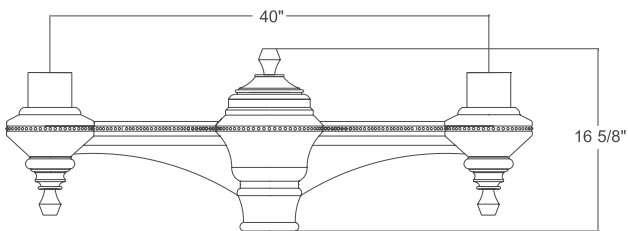

Post arms
741 | 742 Series

Available in 2 styles

PA7411-2