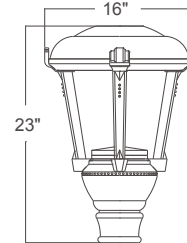

Build A Product

LUMINAIRES	
LA78	2-strut
LA79	4-strut
SIZE	
0	18" H x 11-3/4" W
1	23" H x 16" W
2	27-1/4" H x 18-3/4" W
3	30" H x 20-1/2" W
ORIENTATION	
1	Post
WATTAGE	
M016LD	16-watt Cree® LED module (Size 0 and 1 only)
M024LD	24-watt Cree LED module (Size 1, 2 and 3 only)
M037LD	37-watt Cree LED module (Size 1, 2 and 3 only)
P046LD4	46-watt platform (Size 1, 2 and 3 only)
P078LD4	78-watt platform (Size 2 and 3 only)
P117LD4	117-watt platform (Size 3 only)
DIMMING	
D	Dimming (0-10v)
N	No Dimming
OPTICS	
T2	Type II
T3	Type III
T5	Type V (M016, M024, M037 are T5 only)
COLOR TEMPERATURE (CCT)	
27K	2700K
30K	3000K (M016, M024, M037 only)
35K	3500K
40K	4000K
50K	5000K (P046, P078, P117 only)
ACCESSORIES	
PC	Photo cell
TLPC	Twist lock photo cell
FINISH	
	Visit anplighting.com/products/color-finishes

LA7801
2-strut, 16w module, post mount size 0

LA7901
4-strut, 16w module, post mount size 0

(21w) B1-U1-G0

LA7811
2-strut, 46w platform, post mount size 1

(46w, T5) B3-U2-G3

LA7911
4-strut, 46w platform, post mount size 1

(46w, T3) B1-U2-G1
(46w, T5) B3-U2-G1

LA7821
2-strut, 78w platform, post mount size 2

LA7921
4-strut, 78w platform, post mount size 2

(78w, T5) B3-U1-G1

LA7831
2-strut, 117w platform, post mount size 3

LA7931
4-strut, 117w platform, post mount size 3