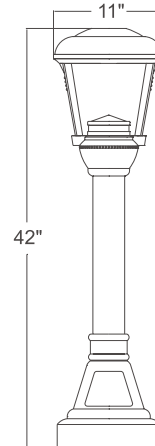

BL7802
2-strut