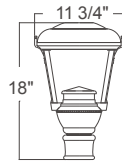

Build A Product

LUMINAIRES	
LA78	2-strut
LA79	4-strut
SIZE	
0	18" H x 11-3/4" W
1	23" H x 16" W
2	27-1/4" H x 18-3/4" W
3	30" H x 20-1/2" W
ORIENTATION	
1	Post
WATTAGE	
M016LD	16-watt Cree® LED module (Size 0 and 1 only)
M024LD	24-watt Cree LED module (Size 1, 2 and 3 only)
M037LD	37-watt Cree LED module (Size 1, 2 and 3 only)
P046LD4	46-watt platform (Size 1, 2 and 3 only)
P078LD4	78-watt platform (Size 2 and 3 only)
P117LD4	117-watt platform (Size 3 only)
DIMMING	
D	Dimming (0-10v)
N	No Dimming
OPTICS	
T2	Type II
T3	Type III
T5	Type V (M016, M024, M037 are T5 only)
COLOR TEMPERATURE (CCT)	
27K	2700K
30K	3000K (M016, M024, M037 only)
35K	3500K
40K	4000K
50K	5000K (P046, P078, P117 only)
ACCESSORIES	
PC	Photo cell
TLPC	Twist lock photo cell
FINISH	
	Visit anplighting.com/products/color-finishes