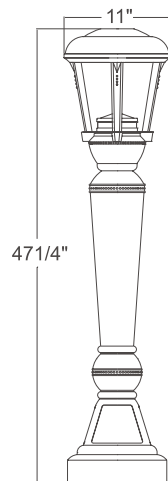

BL7901
4-strut