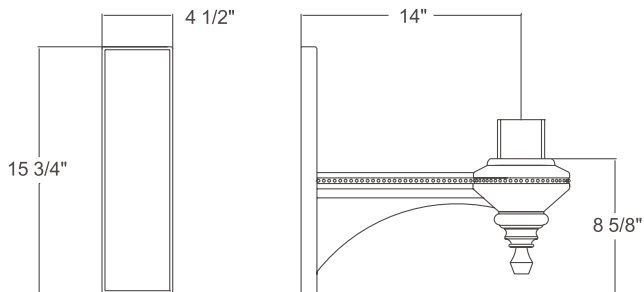

Available in 2 styles

WM7411