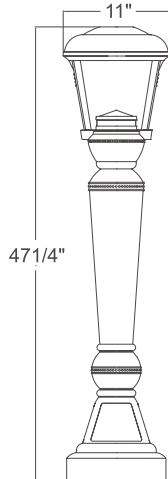

BL7903

2-strut, 16w Cree module

4-strut, 16w Cree module

BL780 | BL790 Series

Build A Product

BOLLARDS	
BL7801	2-strut
BL7802	2-strut
BL7803	2-strut
BL7901	4-strut
BL7902	4-strut
BL7903	4-strut
LENS	
NL	No Lens
WATTAGE	
M010LD	10-watt Cree LED module
M016LD	16-watt Cree LED module
DIMMING	
D	Dimming 10-watt is triac (120v only) 16-watt is 0-10v
N	No Dimming
OPTICS	
T5	Type V
COLOR TEMPERATURE (CCT)	
27K	2700K
30K	3000K
35K	3500K
40K	4000K
ACCESSORIES	
IBOLT	Eye Bolt
FINISH	
Visit anplighting.com/products/color-finishes	