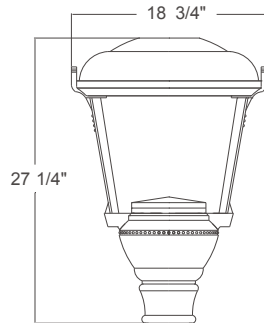

Build A Product

LUMINAIRES	
LA78	2-strut
LA79	4-strut
SIZE	
0	18" H x 11-3/4" W
1	23" H x 16" W
2	27-1/4" H x 18-3/4" W
3	30" H x 20-1/2" W
ORIENTATION	
1	Post
WATTAGE	
M016LD	16-watt Cree® LED module (Size 0 and 1 only)
M024LD	24-watt Cree LED module (Size 1, 2 and 3 only)
M037LD	37-watt Cree LED module (Size 1, 2 and 3 only)
P046LD4	46-watt platform (Size 1, 2 and 3 only)
P078LD4	78-watt platform (Size 2 and 3 only)
P117LD4	117-watt platform (Size 3 only)
DIMMING	
D	Dimming (0-10v)
N	No Dimming
OPTICS	
T2	Type II
T3	Type III
T5	Type V (M016, M024, M037 are T5 only)
COLOR TEMPERATURE (CCT)	
27K	2700K
30K	3000K (M016, M024, M037 only)
35K	3500K
40K	4000K
50K	5000K (P046, P078, P117 only)
ACCESSORIES	
PC	Photo cell
TLPC	Twist lock photo cell
FINISH	
	Visit anplighting.com/products/color-finishes

LA7801
2-strut, 16w module, post mount size 0

LA7901
4-strut, 16w module, post mount size 0

(21w) B1-U1-G0

LA7811
2-strut, 46w platform, post mount size 1

(46w, T5) B3-U2-G3

LA7911
4-strut, 46w platform, post mount size 1

(46w, T3) B1-U2-G1
(46w, T5) B3-U2-G1

LA7821
2-strut, 78w platform, post mount size 2

LA7921
4-strut, 78w platform, post mount size 2

(78w, T5) B3-U1-G1

LA7831
2-strut, 117w platform, post mount size 3

LA7931
4-strut, 117w platform, post mount size 3