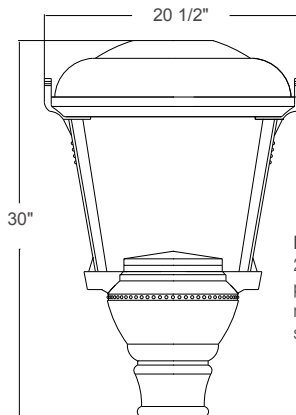

Build A Product

LUMINAIRES	
LA78	2-strut
LA79	4-strut
SIZE	
0	18" H x 11-3/4" W
1	23" H x 16" W
2	27-1/4" H x 18-3/4" W
3	30" H x 20-1/2" W
ORIENTATION	
1	Post
WATTAGE	
M016LD	16-watt Cree® LED module (Size 0 and 1 only)
M024LD	24-watt Cree LED module (Size 1, 2 and 3 only)
M037LD	37-watt Cree LED module (Size 1, 2 and 3 only)
P046LD4	46-watt platform (Size 1, 2 and 3 only)
P078LD4	78-watt platform (Size 2 and 3 only)
P117LD4	117-watt platform (Size 3 only)
DIMMING	
D	Dimming (0-10v)
N	No Dimming
OPTICS	
T2	Type II
T3	Type III
T5	Type V (M016, M024, M037 are T5 only)
COLOR TEMPERATURE (CCT)	
27K	2700K
30K	3000K (M016, M024, M037 only)
35K	3500K
40K	4000K
50K	5000K (P046, P078, P117 only)
ACCESSORIES	
PC	Photo cell
TLPC	Twist lock photo cell
FINISH	
	Visit anplighting.com/products/color-finishes

LA7801
2-strut, 16w module, post mount size 0

LA7901
4-strut, 16w module, post mount size 0

(21w) B1-U1-G0

LA7811
2-strut, 46w platform, post mount size 1

(46w, T5) B3-U2-G3

LA7911
4-strut, 46w platform, post mount size 1

(46w, T3) B1-U2-G1
(46w, T5) B3-U2-G1

LA7821
2-strut, 78w platform, post mount size 2

LA7921
4-strut, 78w platform, post mount size 2

(78w, T5) B3-U1-G1

LA7831
2-strut, 117w platform, post mount size 3

LA7931
4-strut, 117w platform, post mount size 3