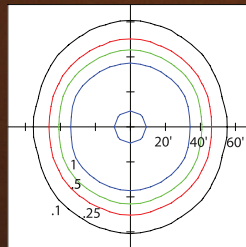

LA7741-100WLED-T5-5K
Light Loss Factor = 1.00
Luminaire Lumens = 9004
Mounting Height = 20.00 FT
Arrangement: Single

LA7731-70WLED-T5-5K
Light Loss Factor = 1.00
Luminaire Lumens = 5939
Mounting Height = 20.00 FT
Arrangement: Single