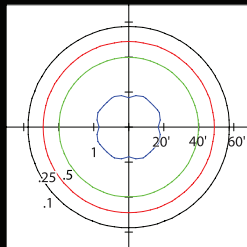

LA7741-100WLED-T5-5K
Light Loss Factor = 1.00
Luminaire Lumens = 9004
Mounting Height = 20.00 FT
Arrangement: Single

LA7731-70WLED-T5-5K
Light Loss Factor = 1.00
Luminaire Lumens = 5939
Mounting Height = 20.00 FT
Arrangement: Single

LA7721-40WLED-T5-5K
Light Loss Factor = 1.00
Luminaire Lumens = 2465
Mounting Height = 14.00 FT
Arrangement: Single

LA7741

LA7731

LA7721

Visit anplighting.com. Select the style and size and let the product guide walk you step by step to build a complete product order number and specifications.