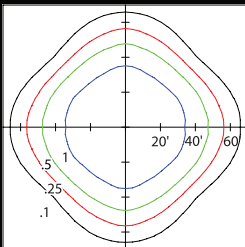

LA7741-100WLED-T5-5K
Light Loss Factor = 1.00
Luminaire Lumens = 9004
Mounting Height = 20.00 FT
Arrangement: Single

LA7731-70WLED-T5-5K
Light Loss Factor = 1.00
Luminaire Lumens = 5939
Mounting Height = 20.00 FT
Arrangement: Single