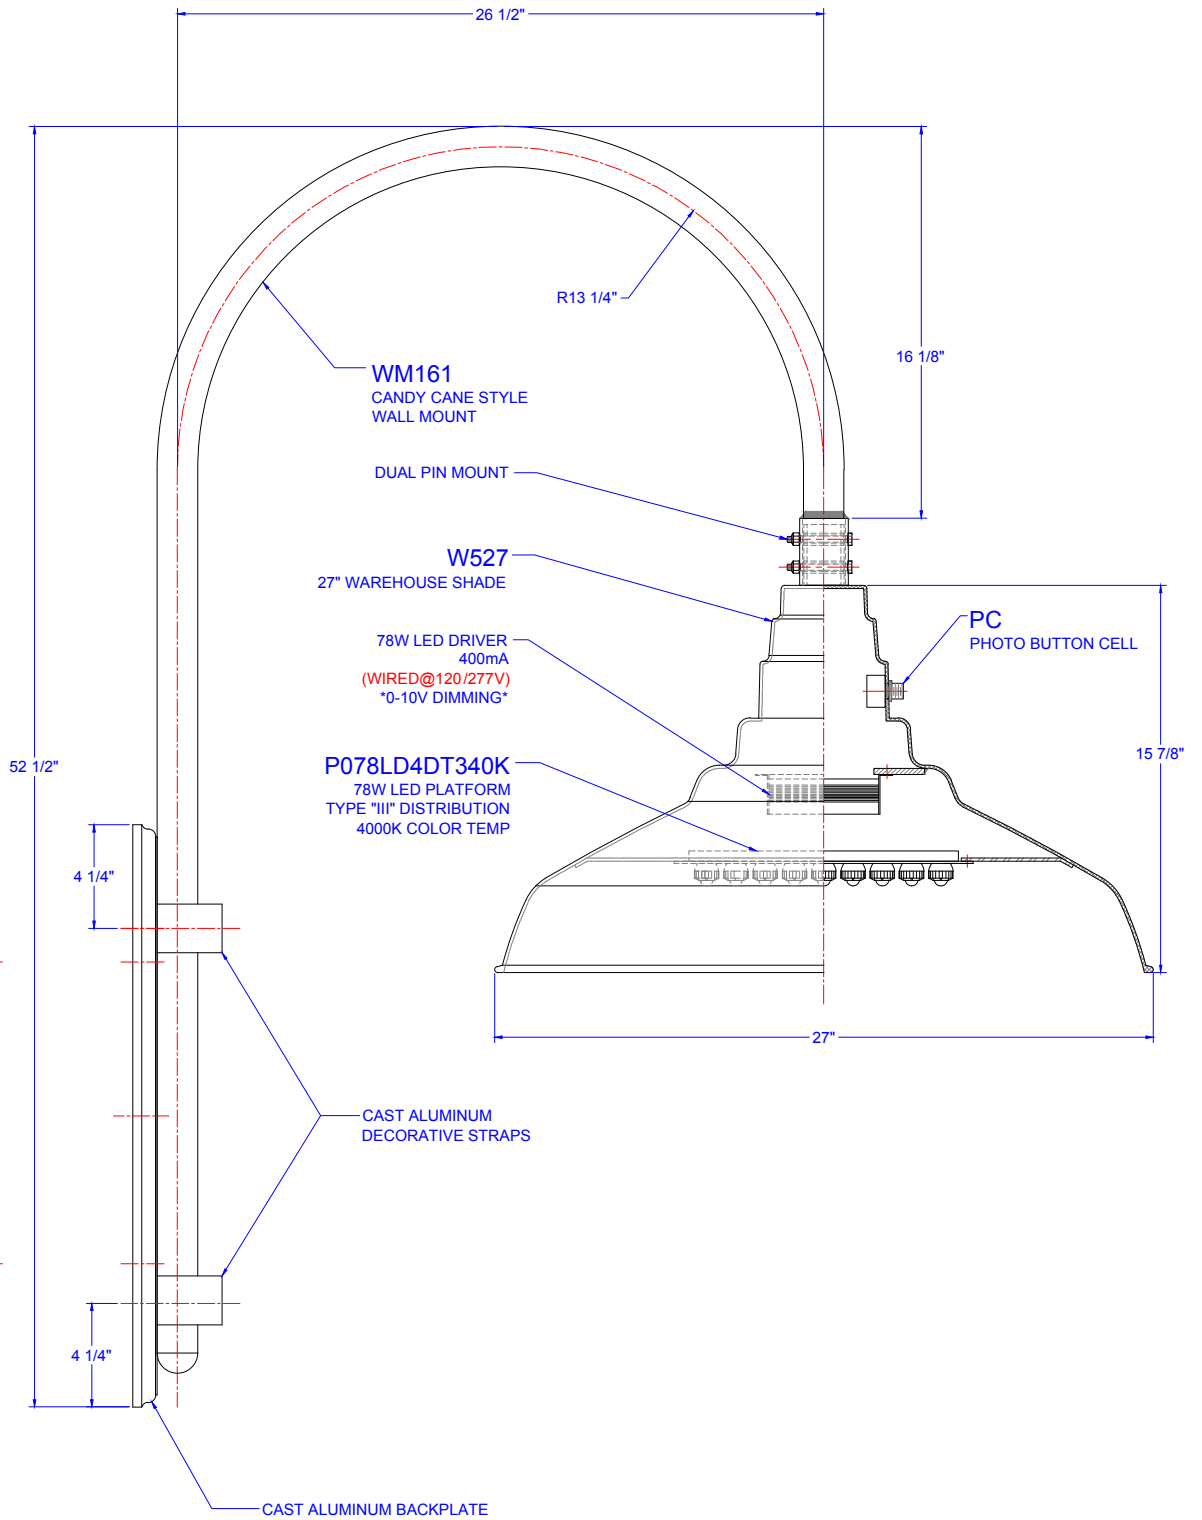

PROPORTIONAL VIEW

MOUNTING DETAIL

*UL LISTED