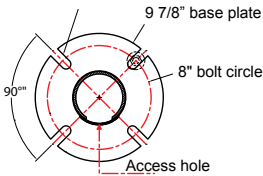

Mounting slot for Ø3/4\"/>

MOUNTING DETAIL

Various heights and fixture configurations may require a different bolt circle. Consult factory for specific bolt circle required.

Material

Aluminum pole bases and base plates shall be cast from 356 aluminum alloy. Shafts shall be extruded 6061-T6 aluminum. Available in 3\", 4\"/>

Mounting

Four anchor bolts provided are 3/4\"/>

Access

All poles are provided with a hand access opening and cover. Hand hole cover is secured by two stainless steel machine screws. (Tamper-proof screws provided upon request).

Grounding

All poles are provided with an aluminum grounding lug integrated to inner wall of shaft, 180 degrees to hand hole. Grounding lug is drilled and tapped to accommodate 1/4-20 stainless steel machine screw.