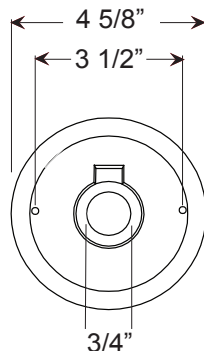

E15

13 3/8" x 10 1/2"

Weight: 1.0 lbs

ACCESSORIES

CBC
Cast Back Plate Cover
(Spun Aluminum)

SC
Scroll

SQ
Square Back Plate

CAST BACK PLATE MOUNTING DETAIL

Project: _____

Fixture Type: _____ Quantity: _____

Customer: _____

Specifications

General:
Due to size or weight, RLM arms may not accommodate all ANP RLM fixtures.

Cast back plate is provided as standard. Fits standard 4/0 junction box.

Material:
Arm is aluminum, Schedule 40, 3/4" ips. All parts are durable 356 cast aluminum. All mounting hardware provided shall be stainless steel or zinc plated steel and may not match finish.

Fixture Mounting:
Arm is threaded to attach to 3/4" fixture hub.