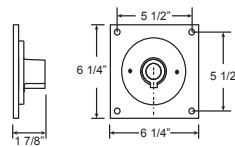

E15

13 3/8" x 10 1/2"

Weight: 1.0 lbs

ACCESSORIES

CBC
Cast Back Plate Cover
(Spun Aluminum)

SC
Scroll

SQ
Square Back Plate

CAST BACK PLATE MOUNTING DETAIL

Material:
Arm is aluminum, Schedule 40, 3/4" ips. All parts are durable 356 cast aluminum. All mounting hardware provided shall be stainless steel or zinc plated steel and may not match finish.

Fixture Mounting:
Arm is threaded to attach to 3/4" fixture hub.