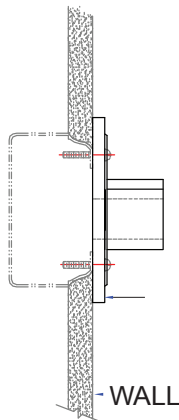

E15

13 3/8" x 10 1/2"

Weight: 1.0 lbs

ACCESSORIES

CBC
Cast Back Plate Cover
(Spun Aluminum)

SC
Scroll

SQ
Square Back Plate

CAST BACK PLATE MOUNTING DETAIL

Project: _____

Fixture Type: _____ Quantity: _____

Customer: _____

Specifications

General:
Due to size or weight, RLM arms may not accommodate all ANP RLM fixtures.

Cast back plate is provided as standard. Fits standard 4/0 junction box.

Material:
Arm is aluminum, Schedule 40, 3/4" ips. All parts are durable 356 cast aluminum. All mounting hardware provided shall be stainless steel or zinc plated steel and may not match finish.

Fixture Mounting:
Arm is threaded to attach to 3/4" fixture hub.

Electrical:
Pull wire provided with fixture.

Accessories:
Optional cast back plate cover (CBC) slides over arm and is secured to arm by a set screw.

Optional scroll (SC) is welded to arm per customer specification.