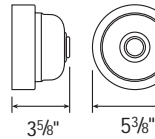

E15

13 3/8" x 10 1/2"

Weight: 1.0 lbs

ACCESSORIES

CBC
Cast Back Plate Cover
(Spun Aluminum)

SC
Scroll

SQ
Square Back Plate

CAST BACK PLATE MOUNTING DETAIL

Project: _____

Fixture Type: _____ Quantity: _____

Customer: _____

Specifications

General:
Due to size or weight, RLM arms may not accommodate all ANP RLM fixtures.

Cast back plate is provided as standard. Fits standard 4/0 junction box.

Material:
Arm is aluminum, Schedule 40, 3/4" ips. All parts are durable 356 cast aluminum. All mounting hardware provided shall be stainless steel or zinc plated steel and may not match finish.

Fixture Mounting:
Arm is threaded to attach to 3/4" fixture hub.