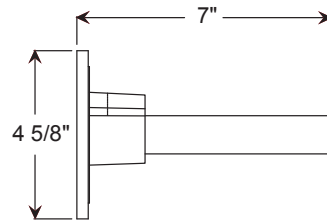

Project: _____

Fixture Type: _____ Quantity: _____

Customer: _____

E20

7" x 4 5/8"

Weight: 1.5 lbs

ACCESSORIES

CBC
Cast Back Plate Cover
(Spun Aluminum)

SC
Scroll

SQ
Square Back Plate

CAST BACK PLATE MOUNTING DETAIL

Specifications

General:
Due to size or weight, RLM arms may not accommodate all ANP RLM fixtures.

Cast back plate is provided as standard. Fits standard 4/0 junction box.

Material:
Arm is aluminum, Schedule 40, 3/4" ips. All parts are durable 356 cast aluminum. All mounting hardware provided shall be stainless steel or zinc plated steel and may not match finish.

Fixture Mounting:
Arm is threaded to attach to 3/4" fixture hub.