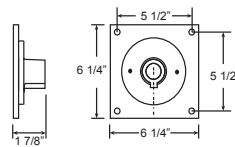

Project: _____

Fixture Type: _____ Quantity: _____

Customer: _____

E20

7" x 4 5/8"

Weight: 1.5 lbs

ACCESSORIES

CBC
Cast Back Plate Cover
(Spun Aluminum)

SC
Scroll

SQ
Square Back Plate

CAST BACK PLATE MOUNTING DETAIL

Specifications

General:
Due to size or weight, RLM arms may not accommodate all ANP RLM fixtures.

Cast back plate is provided as standard. Fits standard 4/0 junction box.

Material:
Arm is aluminum, Schedule 40, 3/4" ips. All parts are durable 356 cast aluminum. All mounting hardware provided shall be stainless steel or zinc plated steel and may not match finish.

Fixture Mounting:
Arm is threaded to attach to 3/4" fixture hub.