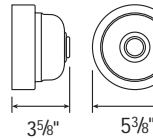

Project: _____

Fixture Type: _____ Quantity: _____

Customer: _____

E20

7" x 4 5/8"

Weight: 1.5 lbs

ACCESSORIES

CBC
Cast Back Plate Cover
(Spun Aluminum)

SC
Scroll

SQ
Square Back Plate

CAST BACK PLATE MOUNTING DETAIL

Specifications

General:
Due to size or weight, RLM arms may not accommodate all ANP RLM fixtures.

Cast back plate is provided as standard. Fits standard 4/0 junction box.

Material:
Arm is aluminum, Schedule 40, 3/4" ips. All parts are durable 356 cast aluminum. All mounting hardware provided shall be stainless steel or zinc plated steel and may not match finish.

Fixture Mounting:
Arm is threaded to attach to 3/4" fixture hub.