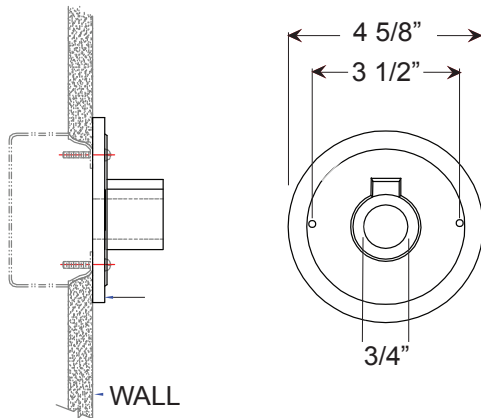

Project: _____

Fixture Type: _____ Quantity: _____

Customer: _____

E20

7" x 4 5/8"

Weight: 1.5 lbs

ACCESSORIES

CBC
Cast Back Plate Cover
(Spun Aluminum)

SC
Scroll

SQ
Square Back Plate

CAST BACK PLATE MOUNTING DETAIL

Specifications

General:
Due to size or weight, RLM arms may not accommodate all ANP RLM fixtures.

Cast back plate is provided as standard. Fits standard 4/0 junction box.

Material:
Arm is aluminum, Schedule 40, 3/4" ips. All parts are durable 356 cast aluminum. All mounting hardware provided shall be stainless steel or zinc plated steel and may not match finish.

Fixture Mounting:
Arm is threaded to attach to 3/4" fixture hub.

Electrical:
Pull wire provided with fixture.

Accessories:
Optional cast back plate cover (CBC) slides over arm and is secured to arm by a set screw.

Optional scroll (SC) is welded to arm per customer specification.