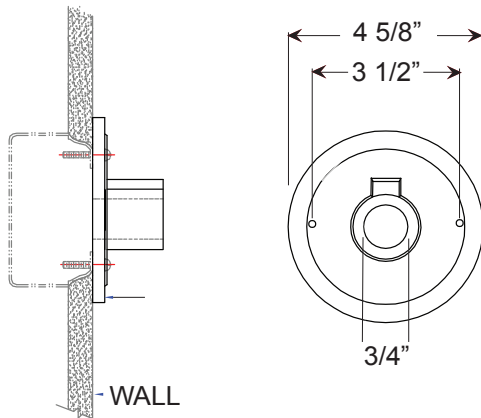

Project: _____

Fixture Type: _____ Quantity: _____

Customer: _____

E23

6" x 4 5/8"

Weight: 2.5 lbs

ACCESSORIES

CBC
Cast Back Plate Cover
(Spun Aluminum)

SC
Scroll

SQ
Square Back Plate

CAST BACK PLATE MOUNTING DETAIL

Specifications

General:
Due to size or weight, RLM arms may not accommodate all ANP RLM fixtures.

Cast back plate is provided as standard. Fits standard 4/0 junction box.

Material:
Arm is aluminum, Schedule 40, 3/4" ips. All parts are durable 356 cast aluminum. All mounting hardware provided shall be stainless steel or zinc plated steel and may not match finish.

Fixture Mounting:
Arm is threaded to attach to 3/4" fixture hub.

Electrical:
Pull wire provided with fixture.

Accessories:
Optional cast back plate cover (CBC) slides over arm and is secured to arm by a set screw.

Optional scroll (SC) is welded to arm per customer specification.