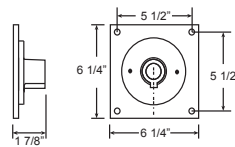

Project: _____

Fixture Type: _____ Quantity: _____

Customer: _____

E23

6" x 4 5/8"

Weight: 2.5 lbs

ACCESSORIES

CBC
Cast Back Plate Cover
(Spun Aluminum)

SC
Scroll

SQ
Square Back Plate

CAST BACK PLATE MOUNTING DETAIL

Specifications

General:
Due to size or weight, RLM arms may not accommodate all ANP RLM fixtures.

Cast back plate is provided as standard. Fits standard 4/0 junction box.

Material:
Arm is aluminum, Schedule 40, 3/4" ips. All parts are durable 356 cast aluminum. All mounting hardware provided shall be stainless steel or zinc plated steel and may not match finish.

Fixture Mounting:
Arm is threaded to attach to 3/4" fixture hub.