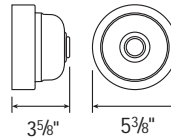

Project: _____

Fixture Type: _____ Quantity: _____

Customer: _____

E23

6" x 4 5/8"

Weight: 2.5 lbs

ACCESSORIES

CBC
Cast Back Plate Cover
(Spun Aluminum)

SC
Scroll

SQ
Square Back Plate

CAST BACK PLATE MOUNTING DETAIL

Specifications

General:
Due to size or weight, RLM arms may not accommodate all ANP RLM fixtures.

Cast back plate is provided as standard. Fits standard 4/0 junction box.

Material:
Arm is aluminum, Schedule 40, 3/4" ips. All parts are durable 356 cast aluminum. All mounting hardware provided shall be stainless steel or zinc plated steel and may not match finish.

Fixture Mounting:
Arm is threaded to attach to 3/4" fixture hub.