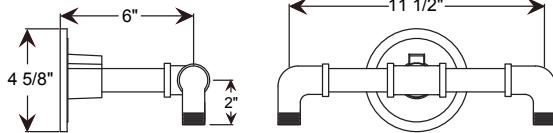

Project: _____

Fixture Type: _____ Quantity: _____

Customer: _____

E23

6" x 4 5/8"

Weight: 2.5 lbs

ACCESSORIES

CBC
Cast Back Plate Cover
(Spun Aluminum)

SC
Scroll

SQ
Square Back Plate

CAST BACK PLATE MOUNTING DETAIL

Specifications

General:
Due to size or weight, RLM arms may not accommodate all ANP RLM fixtures.

Cast back plate is provided as standard. Fits standard 4/0 junction box.

Material:
Arm is aluminum, Schedule 40, 3/4" ips. All parts are durable 356 cast aluminum. All mounting hardware provided shall be stainless steel or zinc plated steel and may not match finish.

Fixture Mounting:
Arm is threaded to attach to 3/4" fixture hub.