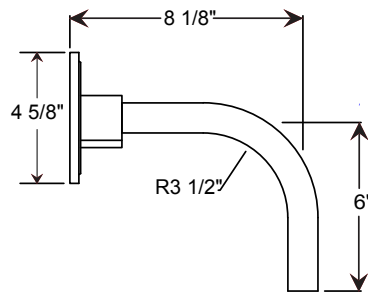

E26

8 1/8" x 6"

Weight: 1.0 lb

ACCESSORIES

CBC
Cast Back Plate Cover
(Spun Aluminum)

SC
Scroll

SQ
Square Back Plate

CAST BACK PLATE MOUNTING DETAIL

Project: _____

Fixture Type: _____ Quantity: _____

Customer: _____

Specifications

General:
Due to size or weight, RLM arms may not accommodate all ANP RLM fixtures.

Cast back plate is provided as standard. Fits standard 4/0 junction box.

Material:
Arm is aluminum, Schedule 40, 3/4" ips. All parts are durable 356 cast aluminum. All mounting hardware provided shall be stainless steel or zinc plated steel and may not match finish.

Fixture Mounting:
Arm is threaded to attach to 3/4" fixture hub.

Electrical:
Pull wire provided with fixture.

Accessories:
Optional cast back plate cover (CBC) slides over arm and is secured to arm by a set screw.

Optional scroll (SC) is welded to arm per customer specification.