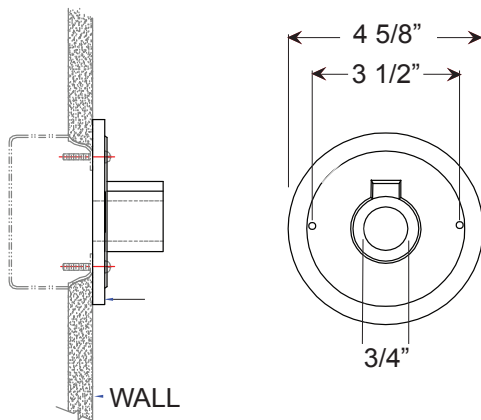

E26

8 1/8" x 6"

Weight: 1.0 lb

ACCESSORIES

CBC
Cast Back Plate Cover
(Spun Aluminum)

SC
Scroll

SQ
Square Back Plate

CAST BACK PLATE MOUNTING DETAIL

Project: _____

Fixture Type: _____ Quantity: _____

Customer: _____

Specifications

General:
Due to size or weight, RLM arms may not accommodate all ANP RLM fixtures.

Cast back plate is provided as standard. Fits standard 4/0 junction box.

Material:
Arm is aluminum, Schedule 40, 3/4" ips. All parts are durable 356 cast aluminum. All mounting hardware provided shall be stainless steel or zinc plated steel and may not match finish.

Fixture Mounting:
Arm is threaded to attach to 3/4" fixture hub.

Electrical:
Pull wire provided with fixture.

Accessories:
Optional cast back plate cover (CBC) slides over arm and is secured to arm by a set screw.

Optional scroll (SC) is welded to arm per customer specification.