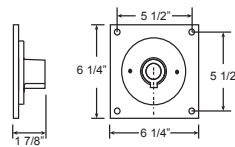

E26

8 1/8" x 6"

Weight: 1.0 lb

ACCESSORIES

CBC
Cast Back Plate Cover
(Spun Aluminum)

SC
Scroll

SQ
Square Back Plate

CAST BACK PLATE MOUNTING DETAIL

Material:
Arm is aluminum, Schedule 40, 3/4" ips. All parts are durable 356 cast aluminum. All mounting hardware provided shall be stainless steel or zinc plated steel and may not match finish.

Fixture Mounting:
Arm is threaded to attach to 3/4" fixture hub.