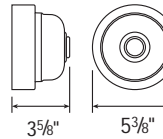

E26

8 1/8" x 6"

Weight: 1.0 lb

ACCESSORIES

CBC
Cast Back Plate Cover
(Spun Aluminum)

SC
Scroll

SQ
Square Back Plate

CAST BACK PLATE MOUNTING DETAIL

Project: _____

Fixture Type: _____ Quantity: _____

Customer: _____

Specifications

General:
Due to size or weight, RLM arms may not accommodate all ANP RLM fixtures.

Cast back plate is provided as standard. Fits standard 4/0 junction box.

Material:
Arm is aluminum, Schedule 40, 3/4" ips. All parts are durable 356 cast aluminum. All mounting hardware provided shall be stainless steel or zinc plated steel and may not match finish.

Fixture Mounting:
Arm is threaded to attach to 3/4" fixture hub.