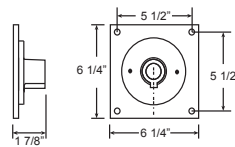

E27

10" x 4 5/8"

Weight: 1.5 lbs

ACCESSORIES

CBC
Cast Back Plate Cover
(Spun Aluminum)

SC
Scroll

SQ
Square Back Plate

CAST BACK PLATE MOUNTING DETAIL

Material:
Arm is aluminum, Schedule 40, 3/4" ips. All parts are durable 356 cast aluminum. All mounting hardware provided shall be stainless steel or zinc plated steel and may not match finish.

Fixture Mounting:
Arm is threaded to attach to 3/4" fixture hub.