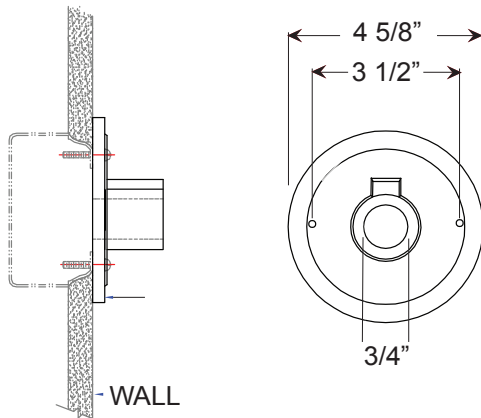

E27

10" x 4 5/8"

Weight: 1.5 lbs

ACCESSORIES

CBC
Cast Back Plate Cover
(Spun Aluminum)

SC
Scroll

SQ
Square Back Plate

CAST BACK PLATE MOUNTING DETAIL

Project: _____

Fixture Type: _____ Quantity: _____

Customer: _____

Specifications

General:
Due to size or weight, RLM arms may not accommodate all ANP RLM fixtures.

Cast back plate is provided as standard. Fits standard 4/0 junction box.

Material:
Arm is aluminum, Schedule 40, 3/4" ips. All parts are durable 356 cast aluminum. All mounting hardware provided shall be stainless steel or zinc plated steel and may not match finish.

Fixture Mounting:
Arm is threaded to attach to 3/4" fixture hub.

Electrical:
Pull wire provided with fixture.

Accessories:
Optional cast back plate cover (CBC) slides over arm and is secured to arm by a set screw.

Optional scroll (SC) is welded to arm per customer specification.