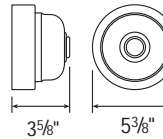

E27

10" x 4 5/8"

Weight: 1.5 lbs

ACCESSORIES

CBC
Cast Back Plate Cover
(Spun Aluminum)

SC
Scroll

SQ
Square Back Plate

CAST BACK PLATE MOUNTING DETAIL

Project: _____

Fixture Type: _____ Quantity: _____

Customer: _____

Specifications

General:
Due to size or weight, RLM arms may not accommodate all ANP RLM fixtures.

Cast back plate is provided as standard. Fits standard 4/0 junction box.

Material:
Arm is aluminum, Schedule 40, 3/4" ips. All parts are durable 356 cast aluminum. All mounting hardware provided shall be stainless steel or zinc plated steel and may not match finish.

Fixture Mounting:
Arm is threaded to attach to 3/4" fixture hub.