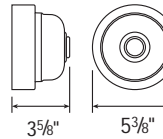

E36

20 1/4" x 8"

Weight: 1.5 lbs

ACCESSORIES

CBC
Cast Back Plate Cover
(Spun Aluminum)

SC
Scroll

SQ
Square Back Plate

CAST BACK PLATE MOUNTING DETAIL

Project: _____

Fixture Type: _____ Quantity: _____

Customer: _____

Specifications

General:
Due to size or weight, RLM arms may not accommodate all ANP RLM fixtures.

Cast back plate is provided as standard. Fits standard 4/0 junction box.

Material:
Arm is aluminum, Schedule 40, 3/4" ips. All parts are durable 356 cast aluminum. All mounting hardware provided shall be stainless steel or zinc plated steel and may not match finish.

Fixture Mounting:
Arm is threaded to attach to 3/4" fixture hub.