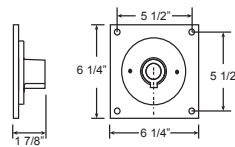

E36

20 1/4" x 8"

Weight: 1.5 lbs

ACCESSORIES

CBC
Cast Back Plate Cover
(Spun Aluminum)

SC
Scroll

SQ
Square Back Plate

CAST BACK PLATE MOUNTING DETAIL

Material:
Arm is aluminum, Schedule 40, 3/4" ips. All parts are durable 356 cast aluminum. All mounting hardware provided shall be stainless steel or zinc plated steel and may not match finish.

Fixture Mounting:
Arm is threaded to attach to 3/4" fixture hub.