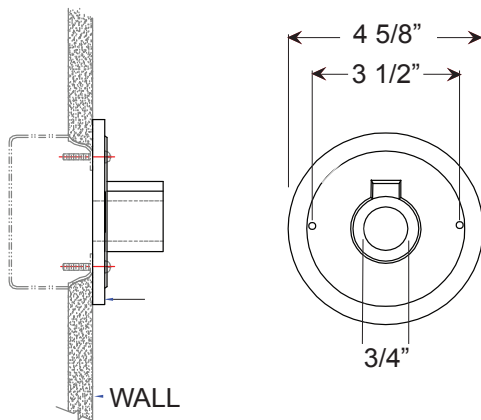

E36

20 1/4" x 8"

Weight: 1.5 lbs

ACCESSORIES

CBC
Cast Back Plate Cover
(Spun Aluminum)

SC
Scroll

SQ
Square Back Plate

CAST BACK PLATE MOUNTING DETAIL

Project: _____

Fixture Type: _____ Quantity: _____

Customer: _____

Specifications

General:
Due to size or weight, RLM arms may not accommodate all ANP RLM fixtures.

Cast back plate is provided as standard. Fits standard 4/0 junction box.

Material:
Arm is aluminum, Schedule 40, 3/4" ips. All parts are durable 356 cast aluminum. All mounting hardware provided shall be stainless steel or zinc plated steel and may not match finish.

Fixture Mounting:
Arm is threaded to attach to 3/4" fixture hub.

Electrical:
Pull wire provided with fixture.

Accessories:
Optional cast back plate cover (CBC) slides over arm and is secured to arm by a set screw.

Optional scroll (SC) is welded to arm per customer specification.