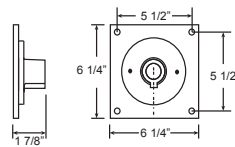

**E4**

25 7/8" x 14"

Weight: 1.5 lbs

**ACCESSORIES**

**CBC**

Cast Back Plate Cover  
(Spun Aluminum)

**SC**

Scroll

**SQ**

Square Back Plate

**CAST BACK PLATE MOUNTING DETAIL**

Project: \_\_\_\_\_

Fixture Type: \_\_\_\_\_ Quantity: \_\_\_\_\_

Customer: \_\_\_\_\_

**Specifications**

**General:**

Due to size or weight, RLM arms may not accommodate all ANP RLM fixtures.

Cast back plate is provided as standard. Fits standard 4/0 junction box.

**Material:**

Arm is aluminum, Schedule 40, 3/4" ips. All parts are durable 356 cast aluminum. All mounting hardware provided shall be stainless steel or zinc plated steel and may not match finish.