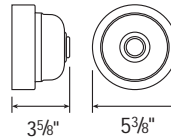

**E4**

25 7/8" x 14"

Weight: 1.5 lbs

**ACCESSORIES**

**CBC**

Cast Back Plate Cover  
(Spun Aluminum)

**SC**

Scroll

Due to size or weight, RLM arms may not accommodate all ANP RLM fixtures.

Cast back plate is provided as standard. Fits standard 4/0 junction box.

**Material:**

Arm is aluminum, Schedule 40, 3/4" ips. All parts are durable 356 cast aluminum. All mounting hardware provided shall be stainless steel or zinc plated steel and may not match finish.