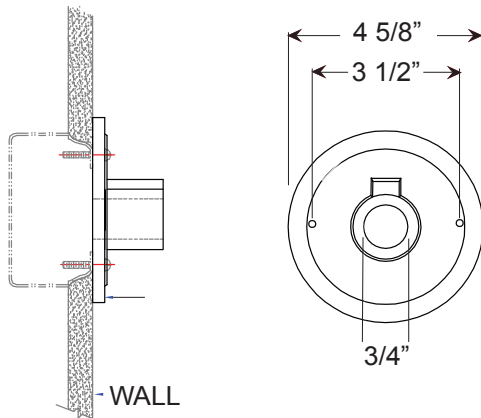

**E4**

25 7/8" x 14"

Weight: 1.5 lbs

**ACCESSORIES**

**CBC**

Cast Back Plate Cover  
(Spun Aluminum)

**SC**

Scroll

**SQ**

Square Back Plate

**CAST BACK PLATE MOUNTING DETAIL**

Project: \_\_\_\_\_

Fixture Type: \_\_\_\_\_ Quantity: \_\_\_\_\_

Customer: \_\_\_\_\_

**Specifications**

**General:**

Due to size or weight, RLM arms may not accommodate all ANP RLM fixtures.

Cast back plate is provided as standard. Fits standard 4/0 junction box.

**Material:**

Arm is aluminum, Schedule 40, 3/4" ips. All parts are durable 356 cast aluminum. All mounting hardware provided shall be stainless steel or zinc plated steel and may not match finish.

**Fixture Mounting:**

Arm is threaded to attach to 3/4" fixture hub.

**Electrical:**

Pull wire provided with fixture.

**Accessories:**

Optional cast back plate cover (CBC) slides over arm and is secured to arm by a set screw.