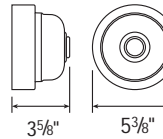

E7

41 1/4" x 9"

Weight: 2.0 lbs

ACCESSORIES

CBC
Cast Back Plate Cover
(Spun Aluminum)

SC
Scroll

SQ
Square Back Plate

CAST BACK PLATE MOUNTING DETAIL

Project: _____

Fixture Type: _____ Quantity: _____

Customer: _____

Specifications

General:
Due to size or weight, RLM arms may not accommodate all ANP RLM fixtures.

Cast back plate is provided as standard. Fits standard 4/0 junction box.

Material:
Arm is aluminum, Schedule 40, 3/4" ips. All parts are durable 356 cast aluminum. All mounting hardware provided shall be stainless steel or zinc plated steel and may not match finish.

Fixture Mounting:
Arm is threaded to attach to 3/4" fixture hub.