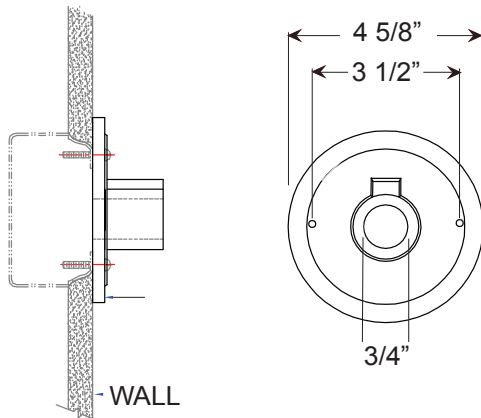

E7

41 1/4" x 9"

Weight: 2.0 lbs

ACCESSORIES

CBC
Cast Back Plate Cover
(Spun Aluminum)

SC
Scroll

SQ
Square Back Plate

CAST BACK PLATE MOUNTING DETAIL

Project: _____

Fixture Type: _____ Quantity: _____

Customer: _____

Specifications

General:
Due to size or weight, RLM arms may not accommodate all ANP RLM fixtures.

Cast back plate is provided as standard. Fits standard 4/0 junction box.

Material:
Arm is aluminum, Schedule 40, 3/4" ips. All parts are durable 356 cast aluminum. All mounting hardware provided shall be stainless steel or zinc plated steel and may not match finish.

Fixture Mounting:
Arm is threaded to attach to 3/4" fixture hub.

Electrical:
Pull wire provided with fixture.

Accessories:
Optional cast back plate cover (CBC) slides over arm and is secured to arm by a set screw.

Optional scroll (SC) is welded to arm per customer specification.