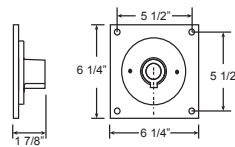

E7

41 1/4" x 9"

Weight: 2.0 lbs

ACCESSORIES

CBC
Cast Back Plate Cover
(Spun Aluminum)

SC
Scroll

SQ
Square Back Plate

CAST BACK PLATE MOUNTING DETAIL

Material:
Arm is aluminum, Schedule 40, 3/4" ips. All parts are durable 356 cast aluminum. All mounting hardware provided shall be stainless steel or zinc plated steel and may not match finish.

Fixture Mounting:
Arm is threaded to attach to 3/4" fixture hub.