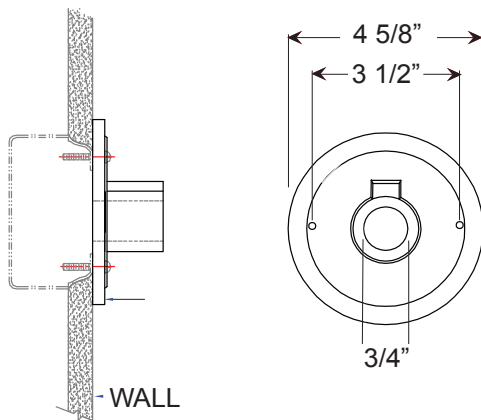

E8

29 1/4" x 12 1/2"

Weight: 2.0 lbs

ACCESSORIES

CBC

Cast Back Plate Cover
(Spun Aluminum)

SC

Scroll

SQ

Square Back Plate

CAST BACK PLATE MOUNTING DETAIL

Project: _____

Fixture Type: _____ Quantity: _____

Customer: _____

Specifications

General:

Due to size or weight, RLM arms may not accommodate all ANP RLM fixtures.

Cast back plate is provided as standard. Fits standard 4/0 junction box.

Material:

Arm is aluminum, Schedule 40, 3/4" ips. All parts are durable 356 cast aluminum. All mounting hardware provided shall be stainless steel or zinc plated steel and may not match finish.

Fixture Mounting:

Arm is threaded to attach to 3/4" fixture hub.

Electrical:

Pull wire provided with fixture.

Accessories:

Optional cast back plate cover (CBC) slides over arm and is secured to arm by a set screw.