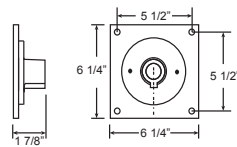

E8

29 1/4" x 12 1/2"

Weight: 2.0 lbs

ACCESSORIES

CBC

Cast Back Plate Cover
(Spun Aluminum)

SC

Scroll

SQ

Square Back Plate

CAST BACK PLATE MOUNTING DETAIL

Project: _____

Fixture Type: _____ Quantity: _____

Customer: _____

Specifications

General:

Due to size or weight, RLM arms may not accommodate all ANP RLM fixtures.

Cast back plate is provided as standard. Fits standard 4/0 junction box.

Material:

Arm is aluminum, Schedule 40, 3/4" ips. All parts are durable 356 cast aluminum. All mounting hardware provided shall be stainless steel or zinc plated steel and may not match finish.