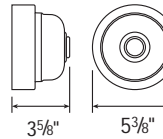

E8

29 1/4" x 12 1/2"

Weight: 2.0 lbs

ACCESSORIES

CBC

Cast Back Plate Cover
(Spun Aluminum)

SC

Scroll

Due to size or weight, RLM arms may not accommodate all ANP RLM fixtures.

Cast back plate is provided as standard. Fits standard 4/0 junction box.

Material:

Arm is aluminum, Schedule 40, 3/4" ips. All parts are durable 356 cast aluminum. All mounting hardware provided shall be stainless steel or zinc plated steel and may not match finish.