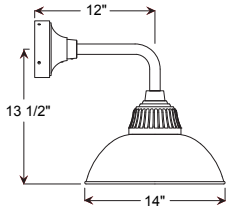

ARM MOUNTS

BBU14-E31UT12