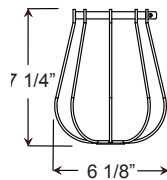

Project: _____
Fixture Type: _____ Quantity: _____
Customer: _____

Illuminating
ENGINEERING SOCIETY

PENDANT MOUNTS

ARM MOUNTS

ACCESSORIES

GUP120