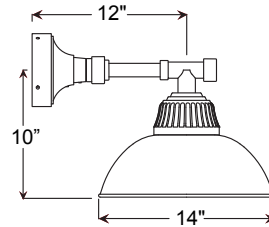

Consult factory for additional paint charges and availability

2	MOUNTING
Arm Mounts	
E31UT12	
E33UT14	
E35UT12	
Cord Mounts	
BLCUT	(6' black cord, UT cast hub & 5 1/4" x 2 3/4" canopy)
WHCUT	(6' white cord, UT cast hub & 5 1/4" x 2 3/4" canopy)
XXXXUT	(6' color cord, UT cast hub & 5 1/4" x 2 3/4" canopy Replace XXXX with color cord designation from page 3.)

Illuminating
 ENGINEERING SOCIETY

PENDANT MOUNTS

BBU14-BLCUT

ARM MOUNTS

BBU14-E31UT12

BBU14-E33UT14

BBU14-E35UT12

ACCESSORIES