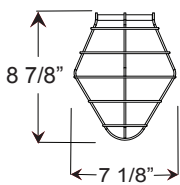

ACCESSORIES

GUP110