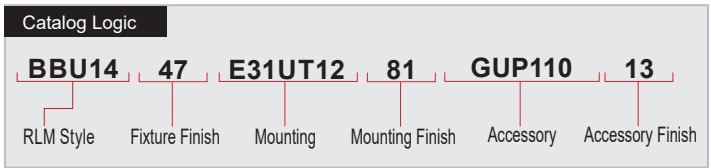

Catalog Number	1	2	3	4	5
BBU14					

1		3		5		FINISHES			
Standard Grade	Marine Grade	Standard Grade	Marine Grade	Standard Grade	Marine Grade	Standard Grade	Marine Grade	Standard Grade	Marine Grade
40	NA	Raw Unfinished	53	100	Copper Clay				
41	101	Black	56	109	Silver				
42	102	Forest Green	61	106	Black Verde				
43	114	Bright Red	70	118	Painted Chrome				
44	107	White	71	105	Painted Copper				
45	112	Bright Blue	72	108	Textured Black				
46	123	Sunny Yellow	73	125	Matte Black				
47	120	Aqua Green	76	121	Textured Architectural Bronze				
49	NA	Galvanized	77	127	Textured White				
50	111	Navy	78	124	Textured Silver				
51	103	Architectural Bronze	10	130	Aspen Green				
52	104	Patina Verde	11	131	Cantaloupe				
12	133	Lilac	13	132	Putty				
81	129	Extreme Chrome	64	116	Candy Apple Red				
80	117	Textured Desert Stone	65	122	Cobalt Blue				
67	119	Butterscotch	82	128	Graystone				
66	115	Caramel	69	113	Gunmetal Gray				
68	126	Black Silver	83	134	Oil Rubbed Bronze				

Consult factory for additional paint charges and availability

2	MOUNTING
Arm Mounts	
E31UT12	
E33UT14	
E35UT12	
Cord Mounts	
BLCUT	(6' black cord, UT cast hub & 5 1/4" x 2 3/4" canopy)
WHCUT	(6' white cord, UT cast hub & 5 1/4" x 2 3/4" canopy)
XXXXUT	(6' color cord, UT cast hub & 5 1/4" x 2 3/4" canopy Replace XXXX with color cord designation from page 3.)

4	ACCESSORIES
GUP110	(Wire lamp guard)
GUP120	(Wire lamp guard)
TCPG	(Grey, braided cord cover)

WARRANTY
See www.ANPlighting.com for complete fixture warranty