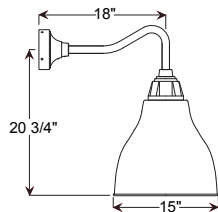

BEU15-E33UR18