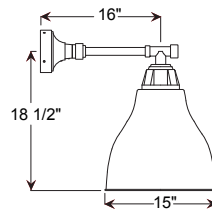

BEU15-E35UR16