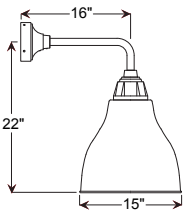

ARM MOUNTS

BEU15-E31UR16