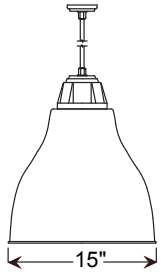

Project: _____

Fixture Type: _____ Quantity: _____

Customer: _____

Illuminating
ENGINEERING SOCIETY

PENDANT MOUNTS

BEU15-BLCUR