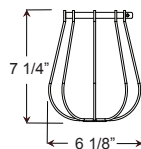

Project: _____

Fixture Type: _____ Quantity: _____

Customer: _____

Illuminating
ENGINEERING SOCIETY

PENDANT MOUNTS

ARM MOUNTS

ACCESSORIES

GUP120