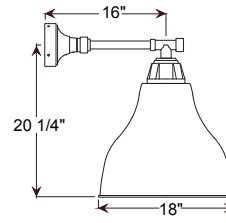

BEU18-E35UR16