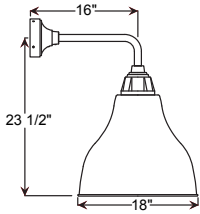

ARM MOUNTS

BEU18-E31UR16