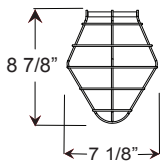

ACCESSORIES

GUP110