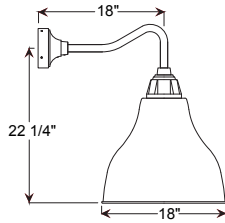

BEU18-E33UR18