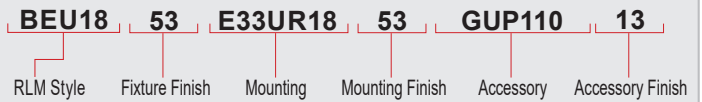

**Modifications:**  
 Consult factory for custom or modified designs.

**BEU18**

200w Max Incandescent  
 18" Vintage Bistro

Weight: 5.7 lbs

**Catalog Logic**

Catalog Number					
1	2	3	4	5	
BEU18					

FINISHES					
1	3	5			
Standard Grade	Marine Grade		Standard Grade	Marine Grade	
40	NA	Raw Unfinished	53	100	Copper Clay
41	101	Black	56	109	Silver
42	102	Forest Green	61	106	Black Verde
43	114	Bright Red	70	118	Painted Chrome
44	107	White	71	105	Painted Copper
45	112	Bright Blue	72	108	Textured Black
46	123	Sunny Yellow	73	125	Matte Black
47	120	Aqua Green	76	121	Textured Architectural Bronze
49	NA	Galvanized	77	127	Textured White
50	111	Navy	78	124	Textured Silver
51	103	Architectural Bronze	10	130	Aspen Green
52	104	Patina Verde	11	131	Cantaloupe
12	133	Lilac	13	132	Putty
Premium Grade	Marine Grade		Premium Grade	Marine Grade	
81	129	Extreme Chrome	64	116	Candy Apple Red
80	117	Textured Desert Stone	65	122	Cobalt Blue
67	119	Butterscotch	82	128	Graystone
66	115	Caramel	69	113	Gunmetal Gray
68	126	Black Silver	83	134	Oil Rubbed Bronze