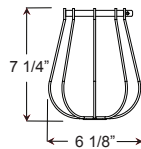

Project: _____

Fixture Type: _____ Quantity: _____

Customer: _____

Illuminating
ENGINEERING SOCIETY

PENDANT MOUNTS

ARM MOUNTS

ACCESSORIES

GUP120