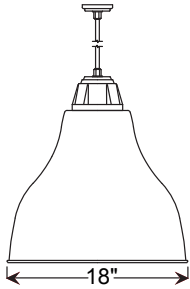

Project: _____

Fixture Type: _____ Quantity: _____

Customer: _____

Illuminating
ENGINEERING SOCIETY

PENDANT MOUNTS

BEU18-BLCUR