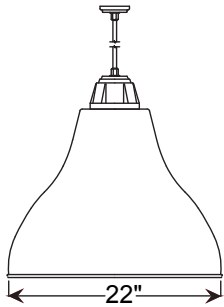

Project: _____

Fixture Type: _____ Quantity: _____

Customer: _____

PENDANT MOUNTS

BEU22-BLCUR