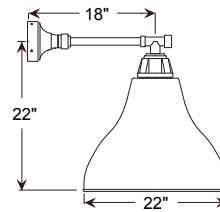

BEU22-E35UR18