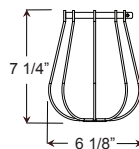

Project: _____

Fixture Type: _____ Quantity: _____

Customer: _____

PENDANT MOUNTS

ARM MOUNTS

ACCESSORIES

GUP120