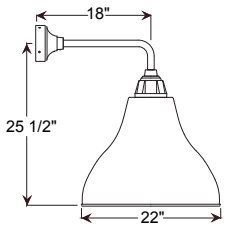

ARM MOUNTS

BEU22-E31UR18