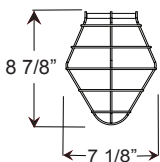

ACCESSORIES

GUP110