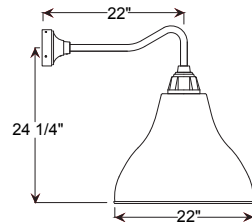

BEU22-E33UR22