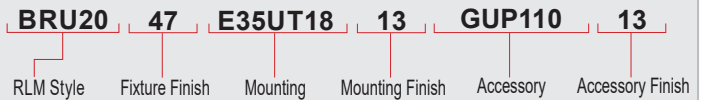

**Modifications:**  
 Consult factory for custom or modified designs.

**BRU20**

200w Max Incandescent  
 20" Urban Bistro

Weight: 5.7 lbs

**Catalog Logic**

**Catalog Number**

1		3		5		FINISHES			
Standard Grade	Marine Grade	Standard Grade	Marine Grade	Standard Grade	Marine Grade	Standard Grade	Marine Grade	Standard Grade	Marine Grade
40	NA	Raw Unfinished	53	100	Copper Clay				
41	101	Black	56	109	Silver				
42	102	Forest Green	61	106	Black Verde				
43	114	Bright Red	70	118	Painted Chrome				
44	107	White	71	105	Painted Copper				
45	112	Bright Blue	72	108	Textured Black				
46	123	Sunny Yellow	73	125	Matte Black				
47	120	Aqua Green	76	121	Textured Architectural Bronze				
49	NA	Galvanized	77	127	Textured White				
50	111	Navy	78	124	Textured Silver				
51	103	Architectural Bronze	10	130	Aspen Green				
52	104	Patina Verde	11	131	Cantaloupe				
12	133	Lilac	13	132	Putty				
81	129	Extreme Chrome	64	116	Candy Apple Red				
80	117	Textured Desert Stone	65	122	Cobalt Blue				
67	119	Butterscotch	82	128	Graystone				
66	115	Caramel	69	113	Gunmetal Gray				
68	126	Black Silver	83	134	Oil Rubbed Bronze				