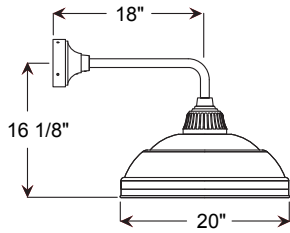

ARM MOUNTS

BRU20-E31UT18