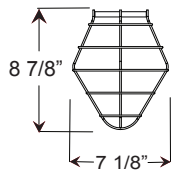

ACCESSORIES

GUP110