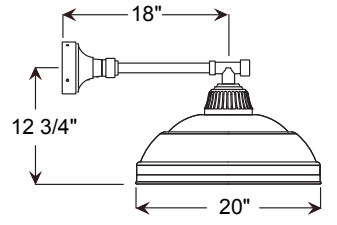

BRU20-E35UT18