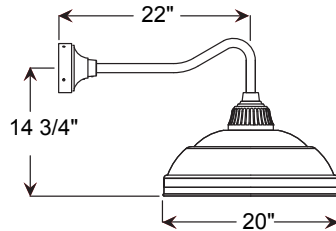

BRU20-E33UT22