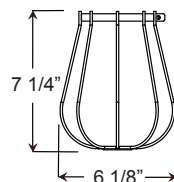

Project: _____

Fixture Type: _____ Quantity: _____

Customer: _____

PENDANT MOUNTS

ARM MOUNTS

ACCESSORIES

GUP120