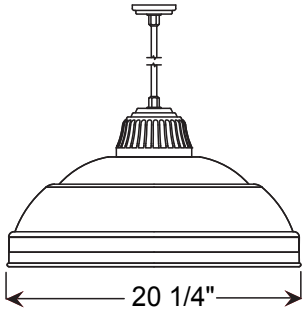

Project: _____

Fixture Type: _____ Quantity: _____

Customer: _____

PENDANT MOUNTS

BRU20-BLCUT