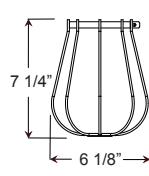

Project: _____

Fixture Type: _____ Quantity: _____

Customer: _____

PENDANT MOUNTS

ARM MOUNTS

ACCESSORIES

GUP120