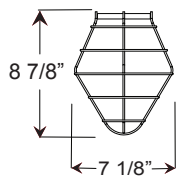

ACCESSORIES

GUP110