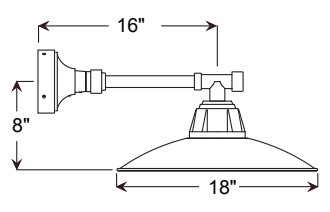

EU818-E35UR16