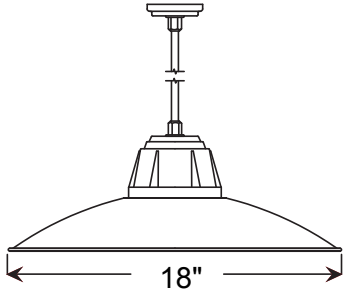

Project: _____

Fixture Type: _____ Quantity: _____

Customer: _____

PENDANT MOUNTS

EU818-BLCUR