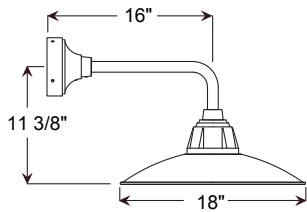

ARM MOUNTS

EU818-E31UR16