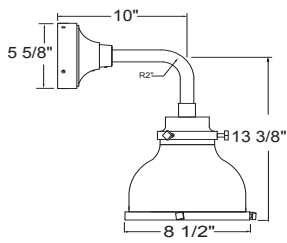

Project: _____
 Fixture Type: _____ Quantity: _____
 Customer: _____

Specifications

Material:
 Shade is 0.80" spun aluminum. Cap and Lens ring are 356 cast aluminum. All fasteners are stainless steel. Inside of shade is reflective white finish for all colors except galvanized paint finish. Screw hardware may not match paint.

Fixture Type: _____ Quantity: _____

Customer: _____

PENDANT MOUNTS

MA08-BLC

MA08-STEM

ARM MOUNTS

MA08-E3110

MA08-E3410