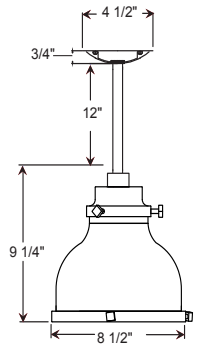

Project: _____
 Fixture Type: _____ Quantity: _____
 Customer: _____

Specifications

Material:
 Shade is 0.80" spun aluminum. Cap and Lens ring are 356 cast aluminum. All fasteners are stainless steel. Inside of shade is reflective white finish for all colors except galvanized paint finish. Screw hardware may not match paint.

Fixture Type: _____ Quantity: _____

Customer: _____

PENDANT MOUNTS

MA08-BLC

MA08-STEM

ARM MOUNTS

MA08-E3110

MA08-E3410