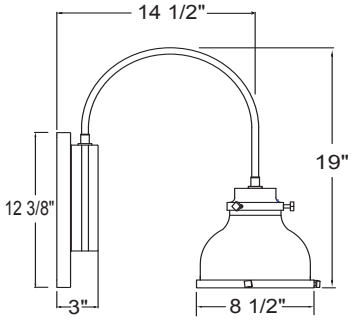

WALL MOUNTS

MA08-WM905