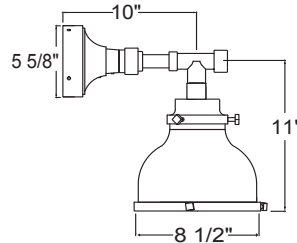

Project: _____
 Fixture Type: _____ Quantity: _____
 Customer: _____

Specifications

Material:
 Shade is 0.80" spun aluminum. Cap and Lens ring are 356 cast aluminum. All fasteners are stainless steel. Inside of shade is reflective white finish for all colors except galvanized paint finish. Screw hardware may not match paint.

Modifications:
 Consult factory for custom or modified luminaires.

MA08
 100w maximum Incandescent

Weight: 2.0 lbs

1 MOUNTING	
Arm Mounts	
E3110	
E3410	
E3510	
Wall Mounts	
WM905	
Cord Mounts	
BLC (6' black cord with 5 1/4" x 2 3/4" canopy)	
WHC (6' white cord with 5 1/4" x 2 3/4" canopy)	
Stem Mount	
1/2" (13/16" OD Rigid Stems with STC Flat Canopy)	
2ST6 2ST12 2ST18 2ST24 2ST36 2ST48	
2ST60 2ST72 2ST96	
3/4" (1" OD Rigid Stems with STC Flat Canopy)	
3ST6 3ST12 3ST18 3ST24 3ST36 3ST48	
3ST60 3ST72 3ST96	

Fixture Type: _____ Quantity: _____

Customer: _____

PENDANT MOUNTS

MA08-BLC

MA08-STEM

ARM MOUNTS

MA08-E3110

MA08-E3410