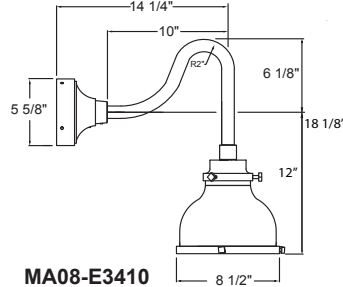

Project: _____
 Fixture Type: _____ Quantity: _____
 Customer: _____

Specifications

Material:
 Shade is 0.80" spun aluminum. Cap and Lens ring are 356 cast aluminum. All fasteners are stainless steel. Inside of shade is reflective white finish for all colors except galvanized paint finish. Screw hardware may not match paint.

Fixture Type: _____ Quantity: _____

Customer: _____

PENDANT MOUNTS

MA08-BLC

MA08-STEM

ARM MOUNTS

MA08-E3110

MA08-E3410