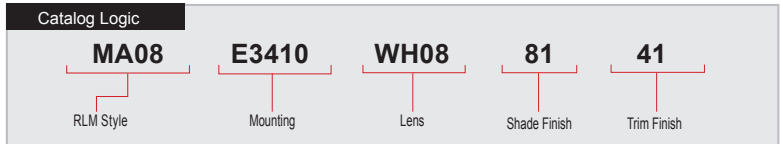

Specifications

Material:
Shade is 0.80" spun aluminum. Cap and Lens ring are 356 cast aluminum. All fasteners are stainless steel. Inside of shade is reflective white finish for all colors except galvanized paint finish. Screw hardware may not match paint.

Electrical:
Medium Base Socket and 120v.

Certifications:
Cord mounts are UL Listed for dry locations. Arm mount, stem mount and wall mount are UL Listed for wet locations.

Finish:
A polyester powder coat high quality finish is electro-statically applied and baked at 430° for exceptional durability and color retention. Products undergo an intensive five-step cleansing and pretreatment process for maximum paint adhesion.

Marine grade finish provides superior salt, humidity and UV protection. This coating withstands up to 3000 hours of continuous salt spray, comes with a 5-year warranty and is available in either a textured or gloss surface.

Modifications:
Consult factory for custom or modified luminaires.

MA08
100w maximum Incandescent

Weight: 2.0 lbs