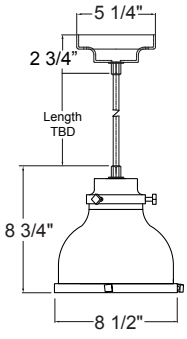

Project: _____

Fixture Type: _____ Quantity: _____

Customer: _____

PENDANT MOUNTS

MA08-BLC