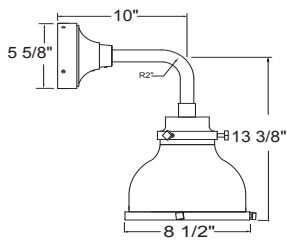

Project: _____

Fixture Type: _____ Quantity: _____

Customer: _____

Specifications

Material:
Shade is 0.80" spun aluminum. Cap and Lens ring are 356 cast aluminum. All fasteners are stainless steel. Inside of shade is reflective white finish for all colors except galvanized paint finish. Screw hardware may not match paint.

Fixture Type: _____ Quantity: _____

Customer: _____

PENDANT MOUNTS

MA08-BLC

MA08-STEM

ARM MOUNTS

MA08-E3110

MA08-E3410