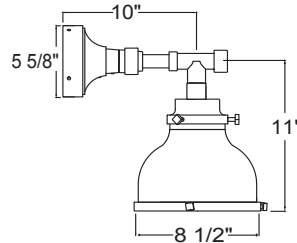

Project: _____

Fixture Type: _____ Quantity: _____

Customer: _____

Specifications

Material:
Shade is 0.80" spun aluminum. Cap and Lens ring are 356 cast aluminum. All fasteners are stainless steel. Inside of shade is reflective white finish for all colors except galvanized paint finish. Screw hardware may not match paint.

4

MA08

E3510

WH08

1 MOUNTING

Arm Mounts	
E3110	
E3410	
E3510	
Wall Mounts	
WM905	
Cord Mounts	
BLC (6' black cord with 5 1/4" x 2 3/4" canopy)	
WHC (6' white cord with 5 1/4" x 2 3/4" canopy)	
Stem Mount	
1/2" (13/16" OD Rigid Stems with STC Flat Canopy)	
2ST6 2ST12 2ST18 2ST24 2ST36 2ST48	
2ST60 2ST72 2ST96	
3/4" (1" OD Rigid Stems with STC Flat Canopy)	
3ST6 3ST12 3ST18 3ST24 3ST36 3ST48	
3ST60 3ST72 3ST96	

Fixture Type: _____ Quantity: _____

Customer: _____

PENDANT MOUNTS

MA08-BLC

MA08-STEM

ARM MOUNTS

MA08-E3110

MA08-E3410