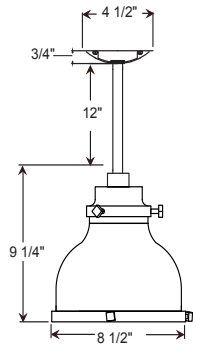

Project: _____

Fixture Type: _____ Quantity: _____

Customer: _____

Specifications

Material:
Shade is 0.80" spun aluminum. Cap and Lens ring are 356 cast aluminum. All fasteners are stainless steel. Inside of shade is reflective white finish for all colors except galvanized paint finish. Screw hardware may not match paint.

Fixture Type: _____ Quantity: _____

Customer: _____

PENDANT MOUNTS

MA08-BLC

MA08-STEM

ARM MOUNTS

MA08-E3110

MA08-E3410