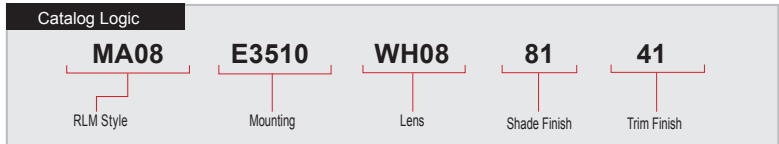

MA08

100w maximum Incandescent

Weight: 2.0 lbs