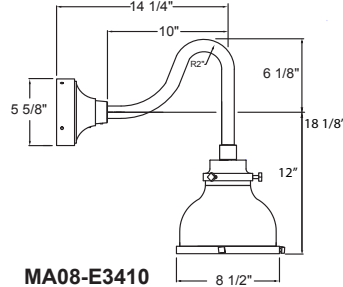

Project: _____

Fixture Type: _____ Quantity: _____

Customer: _____

Specifications

Material:
Shade is 0.80" spun aluminum. Cap and Lens ring are 356 cast aluminum. All fasteners are stainless steel. Inside of shade is reflective white finish for all colors except galvanized paint finish. Screw hardware may not match paint.

Fixture Type: _____ Quantity: _____

Customer: _____

PENDANT MOUNTS

MA08-BLC

MA08-STEM

ARM MOUNTS

MA08-E3110

MA08-E3410