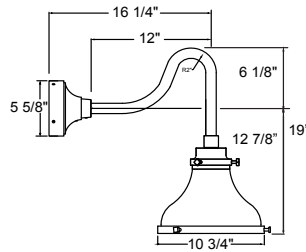

Project: _____
 Fixture Type: _____ Quantity: _____
 Customer: _____

Specifications

Material:
 Shade is 0.80" spun aluminum. Cap and Lens ring are 356 cast aluminum. All fasteners are stainless steel. Inside of shade is reflective white finish for all colors except galvanized paint finish. Screw hardware may not match paint.

Modifications:
 Consult factory for custom or modified luminaires.

MA10
 200w maximum Incandescent

Weight: 2.5 lbs

Catalog Logic

1 MOUNTING	
Arm Mounts	
E3112	
E3412	
E3512	
Wall Mounts	
WM906	
Cord Mounts	
BLC (6' black cord with 5 1/4" x 2 3/4" canopy)	
WHC (6' white cord with 5 1/4" x 2 3/4" canopy)	
Stem Mount	
1/2" (13/16" OD Rigid Stems with STC Flat Canopy)	
2ST6 2ST12 2ST18 2ST24 2ST36 2ST48	
2ST60 2ST72 2ST96	
3/4" (1" OD Rigid Stems with STC Flat Canopy)	
3ST6 3ST12 3ST18 3ST24 3ST36 3ST48	
3ST60 3ST72 3ST96	

Fixture Type: _____ Quantity: _____

Customer: _____

PENDANT MOUNTS

MA10-BLC

MA10-STEM

ARM MOUNTS

MA10-E3112

MA10-E3412