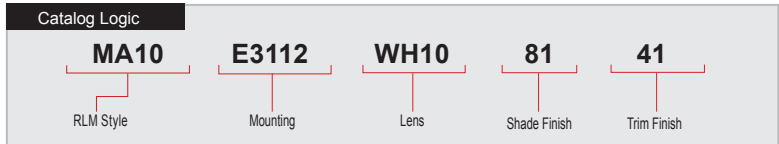

Project: _____
 Fixture Type: _____ Quantity: _____
 Customer: _____

Specifications

Material:
 Shade is 0.80" spun aluminum. Cap and Lens ring are 356 cast aluminum. All fasteners are stainless steel. Inside of shade is reflective white finish for all colors except galvanized paint finish. Screw hardware may not match paint.

Modifications:
 Consult factory for custom or modified luminaires.

MA10
 200w maximum Incandescent

Weight: 2.5 lbs

Catalog Logic

1 MOUNTING	
Arm Mounts	
E3112	
E3412	
E3512	
Wall Mounts	
WM906	
Cord Mounts	
BLC (6' black cord with 5 1/4" x 2 3/4" canopy)	
WHC (6' white cord with 5 1/4" x 2 3/4" canopy)	
Stem Mount	
1/2" (13/16" OD Rigid Stems with STC Flat Canopy)	
2ST6 2ST12 2ST18 2ST24 2ST36 2ST48	
2ST60 2ST72 2ST96	
3/4" (1" OD Rigid Stems with STC Flat Canopy)	
3ST6 3ST12 3ST18 3ST24 3ST36 3ST48	
3ST60 3ST72 3ST96	