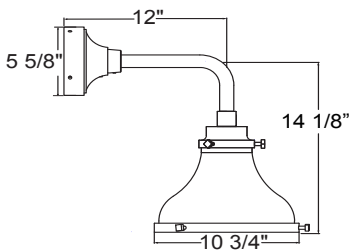

Project: _____
 Fixture Type: _____ Quantity: _____
 Customer: _____

Specifications

Material:
 Shade is 0.80" spun aluminum. Cap and Lens ring are 356 cast aluminum. All fasteners are stainless steel. Inside of shade is reflective white finish for all colors except galvanized paint finish. Screw hardware may not match paint.

Modifications:
 Consult factory for custom or modified luminaires.

MA10
 200w maximum Incandescent

Weight: 2.5 lbs

Catalog Logic

1 MOUNTING	
Arm Mounts	
E3112	
E3412	
E3512	
Wall Mounts	
WM906	
Cord Mounts	
BLC (6' black cord with 5 1/4" x 2 3/4" canopy)	
WHC (6' white cord with 5 1/4" x 2 3/4" canopy)	
Stem Mount	
1/2" (13/16" OD Rigid Stems with STC Flat Canopy)	
2ST6 2ST12 2ST18 2ST24 2ST36 2ST48	
2ST60 2ST72 2ST96	
3/4" (1" OD Rigid Stems with STC Flat Canopy)	
3ST6 3ST12 3ST18 3ST24 3ST36 3ST48	
3ST60 3ST72 3ST96	

Fixture Type: _____ Quantity: _____

Customer: _____

PENDANT MOUNTS

MA10-BLC

MA10-STEM

ARM MOUNTS

MA10-E3112

MA10-E3412