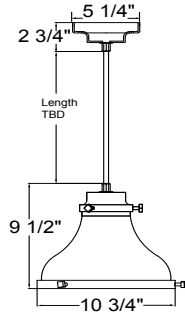

Project: _____

Fixture Type: _____ Quantity: _____

Customer: _____

PENDANT MOUNTS

MA10-BLC