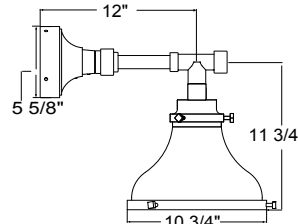

Project: _____
 Fixture Type: _____ Quantity: _____
 Customer: _____

Specifications

Material:
 Shade is 0.80" spun aluminum. Cap and Lens ring are 356 cast aluminum. All fasteners are stainless steel. Inside of shade is reflective white finish for all colors except galvanized paint finish. Screw hardware may not match paint.

Modifications:
 Consult factory for custom or modified luminaires.

MA10
 200w maximum Incandescent

Weight: 2.5 lbs

Catalog Logic

1 MOUNTING	
Arm Mounts	
E3112	
E3412	
E3512	
Wall Mounts	
WM906	
Cord Mounts	
BLC (6' black cord with 5 1/4" x 2 3/4" canopy)	
WHC (6' white cord with 5 1/4" x 2 3/4" canopy)	
Stem Mount	
1/2" (13/16" OD Rigid Stems with STC Flat Canopy)	
2ST6 2ST12 2ST18 2ST24 2ST36 2ST48	
2ST60 2ST72 2ST96	
3/4" (1" OD Rigid Stems with STC Flat Canopy)	
3ST6 3ST12 3ST18 3ST24 3ST36 3ST48	
3ST60 3ST72 3ST96	

Fixture Type: _____ Quantity: _____

Customer: _____

PENDANT MOUNTS

MA10-BLC

MA10-STEM

ARM MOUNTS

MA10-E3112

MA10-E3412