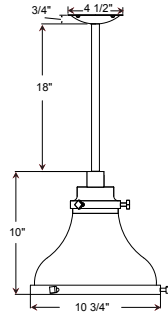

Project: _____
 Fixture Type: _____ Quantity: _____
 Customer: _____

Specifications

Material:
 Shade is 0.80" spun aluminum. Cap and Lens ring are 356 cast aluminum. All fasteners are stainless steel. Inside of shade is reflective white finish for all colors except galvanized paint finish. Screw hardware may not match paint.

Modifications:
 Consult factory for custom or modified luminaires.

MA10
 200w maximum Incandescent

Weight: 2.5 lbs

Catalog Logic

1 MOUNTING	
Arm Mounts	
E3112	
E3412	
E3512	
Wall Mounts	
WM906	
Cord Mounts	
BLC (6' black cord with 5 1/4" x 2 3/4" canopy)	
WHC (6' white cord with 5 1/4" x 2 3/4" canopy)	
Stem Mount	
1/2" (13/16" OD Rigid Stems with STC Flat Canopy)	
2ST6 2ST12 2ST18 2ST24 2ST36 2ST48	
2ST60 2ST72 2ST96	
3/4" (1" OD Rigid Stems with STC Flat Canopy)	
3ST6 3ST12 3ST18 3ST24 3ST36 3ST48	
3ST60 3ST72 3ST96	

Fixture Type: _____ Quantity: _____

Customer: _____

PENDANT MOUNTS

MA10-BLC

MA10-STEM

ARM MOUNTS

MA10-E3112

MA10-E3412