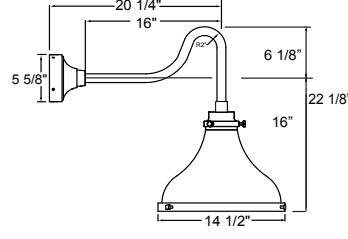

Project: _____
 Fixture Type: _____ Quantity: _____
 Customer: _____

Specifications

Material:
 Shade is 0.80" spun aluminum. Cap and Lens ring are 356 cast aluminum. All fasteners are stainless steel. Inside of shade is reflective white finish for all colors except galvanized paint finish. Screw hardware may not match paint.

Modifications:
 Consult factory for custom or modified luminaires.

MA14
 200w maximum Incandescent

Weight: 3.5 lbs

1 MOUNTING	
Arm Mounts	
E3116	
E3416	
E3516	
Wall Mounts	
WM908	
Cord Mounts	
BLC (6' black cord with 5 1/4" x 2 3/4" canopy)	
WHC (6' white cord with 5 1/4" x 2 3/4" canopy)	
Stem Mount	
1/2" (13/16" OD Rigid Stems with STC Flat Canopy)	
2ST6 2ST12 2ST18 2ST24 2ST36 2ST48	
2ST60 2ST72 2ST96	
3/4" (1" OD Rigid Stems with STC Flat Canopy)	
3ST6 3ST12 3ST18 3ST24 3ST36 3ST48	
3ST60 3ST72 3ST96	

Fixture Type: _____ Quantity: _____

Customer: _____

PENDANT MOUNTS

MA14-BLC

MA14-STEM

ARM MOUNTS

MA14-E3116

MA14-E3416