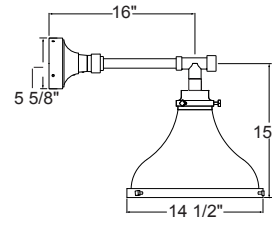

Project: _____
 Fixture Type: _____ Quantity: _____
 Customer: _____

Specifications

Material:
 Shade is 0.80" spun aluminum. Cap and Lens ring are 356 cast aluminum. All fasteners are stainless steel. Inside of shade is reflective white finish for all colors except galvanized paint finish. Screw hardware may not match paint.

Modifications:
 Consult factory for custom or modified luminaires.

MA14
 200w maximum Incandescent

Weight: 3.5 lbs

1 MOUNTING	
Arm Mounts	
E3116	
E3416	
E3516	
Wall Mounts	
WM908	
Cord Mounts	
BLC (6' black cord with 5 1/4" x 2 3/4" canopy)	
WHC (6' white cord with 5 1/4" x 2 3/4" canopy)	
Stem Mount	
1/2" (13/16" OD Rigid Stems with STC Flat Canopy)	
2ST6 2ST12 2ST18 2ST24 2ST36 2ST48	
2ST60 2ST72 2ST96	
3/4" (1" OD Rigid Stems with STC Flat Canopy)	
3ST6 3ST12 3ST18 3ST24 3ST36 3ST48	
3ST60 3ST72 3ST96	

Fixture Type: _____ Quantity: _____

Customer: _____

PENDANT MOUNTS

MA14-BLC

MA14-STEM

ARM MOUNTS

MA14-E3116

MA14-E3416