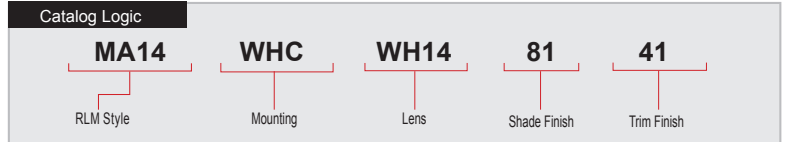

Specifications

Material:
Shade is 0.80" spun aluminum. Cap and Lens ring are 356 cast aluminum. All fasteners are stainless steel. Inside of shade is reflective white finish for all colors except galvanized paint finish. Screw hardware may not match paint.

Electrical:
Medium Base Socket and 120v.

Certifications:
Cord mounts are UL Listed for dry locations. Arm mount, stem mount and wall mount are UL Listed for wet locations.

Finish:
A polyester powder coat high quality finish is electro-statically applied and baked at 430° for exceptional durability and color retention. Products undergo an intensive five-step cleansing and pretreatment process for maximum paint adhesion.

Marine grade finish provides superior salt, humidity and UV protection. This coating withstands up to 3000 hours of continuous salt spray, comes with a 5-year warranty and is available in either a textured or gloss surface.

Modifications:
Consult factory for custom or modified luminaires.

MA14
200w maximum Incandescent

Weight: 3.5 lbs