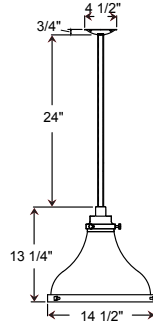

Project: _____
 Fixture Type: _____ Quantity: _____
 Customer: _____

Specifications

Material:
 Shade is 0.80" spun aluminum. Cap and Lens ring are 356 cast aluminum. All fasteners are stainless steel. Inside of shade is reflective white finish for all colors except galvanized paint finish. Screw hardware may not match paint.

Modifications:
 Consult factory for custom or modified luminaires.

MA14
 200w maximum Incandescent

Weight: 3.5 lbs

1 MOUNTING	
Arm Mounts	
E3116	
E3416	
E3516	
Wall Mounts	
WM908	
Cord Mounts	
BLC (6' black cord with 5 1/4" x 2 3/4" canopy)	
WHC (6' white cord with 5 1/4" x 2 3/4" canopy)	
Stem Mount	
1/2" (13/16" OD Rigid Stems with STC Flat Canopy)	
2ST6 2ST12 2ST18 2ST24 2ST36 2ST48	
2ST60 2ST72 2ST96	
3/4" (1" OD Rigid Stems with STC Flat Canopy)	
3ST6 3ST12 3ST18 3ST24 3ST36 3ST48	
3ST60 3ST72 3ST96	

Consult factory for additional paint charges and availability

4 TRIM FINISHES	
NOTE: Trim includes bottom trim, cap, canopy hardware and mounting.	
See Shade Finish Color Chart to choose Trim Finish.	

Project: _____

Fixture Type: _____ Quantity: _____

Customer: _____

PENDANT MOUNTS

MA14-BLC

MA14-STEM

ARM MOUNTS

MA14-E3116

MA14-E3416