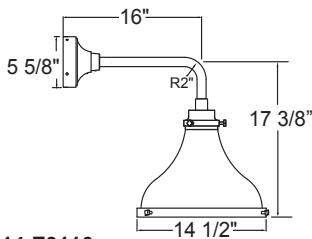

Project: _____
 Fixture Type: _____ Quantity: _____
 Customer: _____

Specifications

Material:
 Shade is 0.80" spun aluminum. Cap and Lens ring are 356 cast aluminum. All fasteners are stainless steel. Inside of shade is reflective white finish for all colors except galvanized paint finish. Screw hardware may not match paint.

Modifications:
 Consult factory for custom or modified luminaires.

MA14
 200w maximum Incandescent

Weight: 3.5 lbs

1 MOUNTING	
Arm Mounts	
E3116	
E3416	
E3516	
Wall Mounts	
WM908	
Cord Mounts	
BLC (6' black cord with 5 1/4" x 2 3/4" canopy)	
WHC (6' white cord with 5 1/4" x 2 3/4" canopy)	
Stem Mount	
1/2" (13/16" OD Rigid Stems with STC Flat Canopy)	
2ST6 2ST12 2ST18 2ST24 2ST36 2ST48	
2ST60 2ST72 2ST96	
3/4" (1" OD Rigid Stems with STC Flat Canopy)	
3ST6 3ST12 3ST18 3ST24 3ST36 3ST48	
3ST60 3ST72 3ST96	

Fixture Type: _____ Quantity: _____

Customer: _____

PENDANT MOUNTS

MA14-BLC

MA14-STEM

ARM MOUNTS

MA14-E3116

MA14-E3416