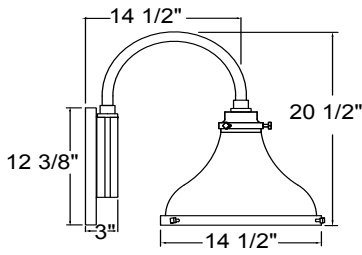

MA14-WM908