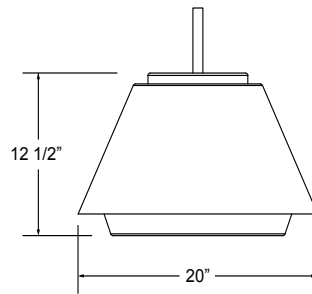

Project: \_\_\_\_\_

Fixture Type: \_\_\_\_\_ Quantity: \_\_\_\_\_

Customer: \_\_\_\_\_

**Specifications**

**Material:**  
Shades are constructed of heavy duty spun aluminum.

**Lens:**  
Flat, 72% transmission white acrylic lens, 0.059" thick is standard.