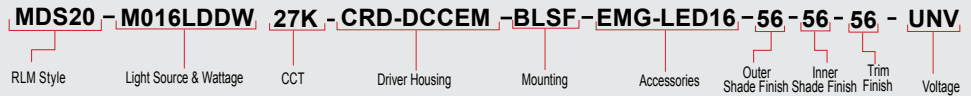

Catalog Logic

Catalog Number	1	2	3	4	5	6	7	8	9
MDS20 -									UNV

1 LIGHT SOURCE & WATTAGES
M009LDDW (9w, 850 lumen, Cree module)
M010LDDW (10w, 1250 lumen, Cree module)
M016LDDW (16w, 2000 lumen, Cree module)

2 COLOR TEMPERATURE (CCT)
27K (2700K)
30K (3000K)
35K (3500K)
40K (4000K)

3 DRIVER HOUSINGS*
(Driver Housing only Required with Color Cord and/or Emergency Backup Options)
NA No selection is required if Color Cord or Emergency Backup are not chosen
Color Cord Driver Housing Options Choose Color Cord Style in Box 4
CRD-DCC (Driver Housing for Color Cord only; 7 3/4" x 1 1/2")
SSC-DCC (Driver Housing for SS Cable/Color Cord only; 7 3/4" x 1 1/2")
Emergency Backup Driver Housing Options
CRD-DCCEM-BLC (Emergency Ballast Housing for Black Cord only; 12" x 1 1/2") Choose NA in Box 4
CRD-DCCEM-WHC (Emergency Ballast Housing for White Cord only; 12" x 1 1/2") Choose NA in Box 4
CRD-DCCEM (Emergency Ballast Housing for Color Cord only; 12" x 1 1/2") Choose Color Cord Style in Box 4
ST-DCCEM (Emergency Ballast Housing for Stem only; 12" x 1 1/2") Choose Stem Size in Box 4
SSC-DCCEM-BLC (Stainless steel cable with 6-foot black cord and 12" canopy) Choose NA in Box 4
SSC-DCCEM-WHC (Stainless steel cable with 6-foot white cord and 12" canopy) Choose NA in Box 4
SSC-DCCEM (Emergency Ballast Housing for SS Cable/Color Cord only; 12" x 1 1/2") Choose Color Cord Style in Box 4
*Driver Housing finish will match fixture finish.

4 MOUNTING SOURCES*	
Cable Mounts (See page 3 for color cord style)	
SSC-BLC-5W (Stainless steel cable with 6-foot black cord and 5 3/8" canopy)	
SSC-WHC-5W (Stainless steel cable with 6-foot white cord and 5 3/8" canopy)	
Cord Mounts (See page 3 for color cord style)	
NA No Selection Required if: CRD-DCCEM-BLC; CRD-DCCEM-WHC; SSC-DCCEM-BLC or SSC-DCCEM-WHC is chosen in Box 3.	
SJT Cord	
BLC-5W (6' Black 5-wire SJT Cord)	
WHC-5W (6' White 5-wire SJT Cord)	
Solid Fabric Colored Cords Must Choose DCC Housing in Box 3	
BLSF (6' Black)	ORSF (6' Orange)
GYSF (6' Gray)	LGSF (6' Lime Green)
CHSF (6' Chocolate Brown)	KGSF (6' Kelly Green)
WHSF (6' White)	CBSF (6' Cobalt Blue)
CASF (6' Cardinal)	SBSF (6' Sky Blue)
Patterned Fabric Colored Cords Must Choose DCC Housing in Box 3	
BWHPF (6' Black/White Houndstooth)	BIHPF (6' Brown/Ivory Houndstooth)
GYCPF (6' Gray/Citrus Yellow)	MOSPF (6' Magenta/Orange Stripe)
NMTPF (6' Navy Mini Tweed)	
Glossy Fabric Colored Cords Must Choose DCC Housing in Box 3	
GMGF (6' Gun Metal)	SSGF (6' Sterling Silver)
CPGF (6' Copper Penny)	BRGF (6' Bronze)
GOGF (6' Gold)	

4 MOUNTING SOURCES (Continued)*
Stem Mounts
1/4" (1/2" OD Stems with 45° Swivel Flat Canopy)
1STS6 1STS12 1STS18 1STS24 1STS36 1STS48
1STS60 1STS72 1STS96
1/4" (1/2" OD Rigid Stems with Flat Canopy)
1STR6 1STR12 1STR18 1STR24 1STR36
1STR48 1STR60 1STR72 1STR96
*Arm mount, Wall mount or Stem finish will match fixture finish.