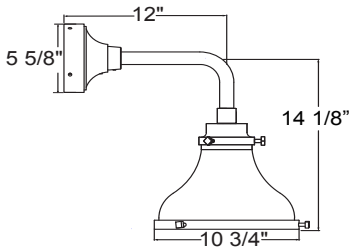

ARM MOUNTS

MA10-E3112