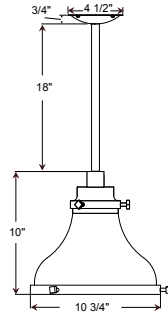

Project: _____
Fixture Type: _____ Quantity: _____
Customer: _____

PENDANT MOUNTS

MA10-STEM

ARM MOUNTS

WALL MOUNTS