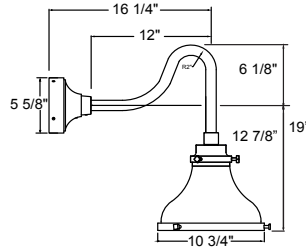

Project: \_\_\_\_\_  
 Fixture Type: \_\_\_\_\_ Quantity: \_\_\_\_\_  
 Customer: \_\_\_\_\_

Weight: 2.5 lbs

**MA10**  
**200w Max**  
**Medium Base**

**Specifications**

**Material:**  
 Shade is 0.80" spun aluminum. Cap and Lens ring are 356 cast aluminum. All fasteners are stainless steel. Inside of shade is reflective white finish for all colors except galvanized paint finish. Screw hardware may not match paint.

**MA10-BLC**

**MA10-STEM**

**ARM MOUNTS**

**MA10-E3112**

**MA10-E3412**

**MA10-E3512**

**WALL MOUNTS**

**MA10-WM906**