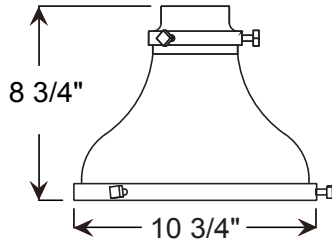

Project: \_\_\_\_\_  
 Fixture Type: \_\_\_\_\_ Quantity: \_\_\_\_\_  
 Customer: \_\_\_\_\_

Weight: 2.5 lbs

**MA10**  
**200w Max**  
**Medium Base**

**Specifications**

**Material:**  
 Shade is 0.80" spun aluminum. Cap and Lens ring are 356 cast aluminum. All fasteners are stainless steel. Inside of shade is reflective white finish for all colors except galvanized paint finish. Screw hardware may not match paint.

**Electrical:**  
 Medium Base Socket, 200w Maximum or GU24 Socket. Approximately 12" of pull wire extends from fixture. Additional pull wire provided for post mount arms and wall mounts.

**Certifications:**  
 Cord mounts are UL Listed for dry locations. Arm mount, stem mount and wall mount are UL Listed for wet locations.