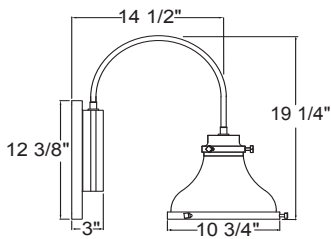

Project: \_\_\_\_\_  
 Fixture Type: \_\_\_\_\_ Quantity: \_\_\_\_\_  
 Customer: \_\_\_\_\_

Weight: 2.5 lbs

**MA10**  
**200w Max**  
**Medium Base**

**Specifications**

**Material:**  
 Shade is 0.80" spun aluminum. Cap and Lens ring are 356 cast aluminum. All fasteners are stainless steel. Inside of shade is reflective white finish for all colors except galvanized paint finish. Screw hardware may not match paint.

**MA10-BLC**

**MA10-STEM**

**ARM MOUNTS**

**MA10-E3112**

**MA10-E3412**

**MA10-E3512**

**WALL MOUNTS**

**MA10-WM906**