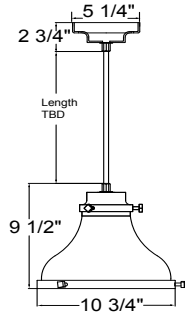

Project: _____
Fixture Type: _____ Quantity: _____
Customer: _____

PENDANT MOUNTS

MA10-BLC