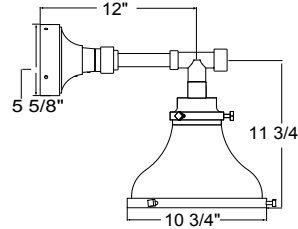

Project: \_\_\_\_\_  
 Fixture Type: \_\_\_\_\_ Quantity: \_\_\_\_\_  
 Customer: \_\_\_\_\_

Weight: 2.5 lbs

**MA10**  
**200w Max**  
**Medium Base**

**Specifications**

**Material:**  
 Shade is 0.80" spun aluminum. Cap and Lens ring are 356 cast aluminum. All fasteners are stainless steel. Inside of shade is reflective white finish for all colors except galvanized paint finish. Screw hardware may not match paint.

**MA10-BLC**

**MA10-STEM**

**ARM MOUNTS**

**MA10-E3112**

**MA10-E3412**

**MA10-E3512**

**WALL MOUNTS**

**MA10-WM906**