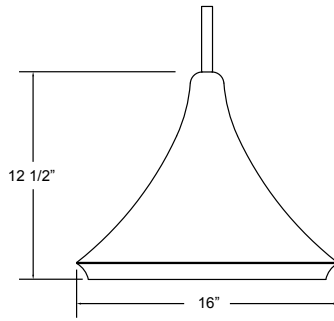

Project: \_\_\_\_\_

Fixture Type: \_\_\_\_\_ Quantity: \_\_\_\_\_

Customer: \_\_\_\_\_

**Specifications**

**Material:**  
Shades are constructed of heavy duty spun aluminum.

**Lens:**  
Flat, 72% transmission white acrylic lens, 0.059" thick is standard.