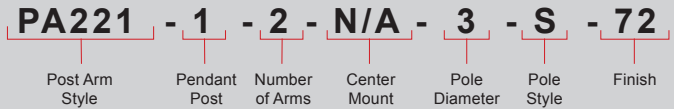

Catalog Logic