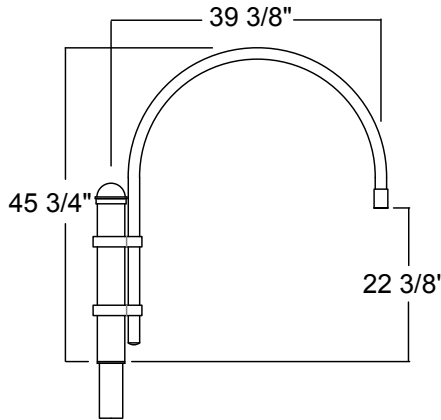

Project: _____

Fixture Type: _____ Quantity: _____

Customer: _____

Weight: 19.0 lbs
EPA: 0.94

Specifications

General:
Due to size or weight, arms may not accommodate all ANP luminaires.

Material:
All parts are durable 356 cast aluminum and high strength extruded aluminum. All hardware provided shall be stainless steel or zinc plated steel.

Fixture Mounting:
Pin mount to tenon.

Post Arm Mounting:
Slip tenon to accommodate 3", 4" and 5" pole. Pole section of arm matches pole diameter and style.

Electrical:
Pull wire provided.

Finish:
A polyester powder coat high quality finish is electro-statically applied and baked at 430° for exceptional durability and color retention. Products undergo an intensive five-step cleansing and pretreatment process for maximum paint adhesion.

Modifications:
Consult factory for custom or modified designs.

PA261 - POST ARM

Extruded and Cast Aluminum Post Arm for Pendant Fixture

Catalog Logic

Catalog Number

1 Arm Configuration

2 Arm Configuration

1	POST ARM ORIENTATION
3	Pendant