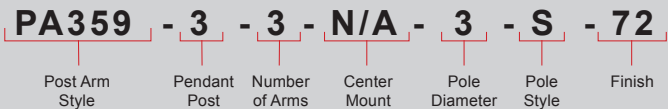

Catalog Logic