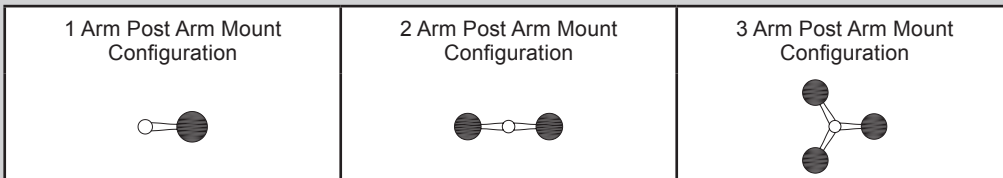

Catalog Number

1 POST ARM ORIENTATION 3 - Pendant	3 CENTER MOUNT OPTIONS N/A	6 FINISHES <table border="1"> <thead> <tr> <th>Standard Grade</th> <th>Marine Grade</th> <th>Standard Grade</th> <th>Marine Grade</th> </tr> </thead> <tbody> <tr><td>40</td><td>NA</td><td>Raw Unfinished</td><td>53</td><td>100</td><td>Copper Clay</td></tr> <tr><td>41</td><td>101</td><td>Black</td><td>56</td><td>109</td><td>Silver</td></tr> <tr><td>42</td><td>102</td><td>Forest Green</td><td>61</td><td>106</td><td>Black Verde</td></tr> <tr><td>43</td><td>114</td><td>Bright Red</td><td>70</td><td>118</td><td>Painted Chrome</td></tr> <tr><td>44</td><td>107</td><td>White</td><td>71</td><td>105</td><td>Painted Copper</td></tr> <tr><td>45</td><td>112</td><td>Bright Blue</td><td>72</td><td>108</td><td>Textured Black</td></tr> <tr><td>46</td><td>123</td><td>Sunny Yellow</td><td>73</td><td>125</td><td>Matte Black</td></tr> <tr><td>47</td><td>120</td><td>Aqua Green</td><td>76</td><td>121</td><td>Textured Architectural Bronze</td></tr> <tr><td>49</td><td>NA</td><td>Galvanized</td><td>77</td><td>127</td><td>Textured White</td></tr> <tr><td>50</td><td>111</td><td>Navy</td><td>78</td><td>124</td><td>Textured Silver</td></tr> <tr><td>51</td><td>103</td><td>Architectural Bronze</td><td>10</td><td>130</td><td>Aspen Green</td></tr> <tr><td>52</td><td>104</td><td>Patina Verde</td><td>11</td><td>131</td><td>Cantaloupe</td></tr> <tr><td>12</td><td>133</td><td>Lilac</td><td>13</td><td>132</td><td>Putty</td></tr> </tbody> </table>
2 NUMBER OF ARMS 1 - One Arm Configuration 2 - Two Arm Configuration 3 - Three Arm Configuration	4 POLE DIAMETER 3 - 3 Inch 4 - 4 Inch 5 - 5 Inch	
	5 POLE STYLE S - Smooth F - Fluted