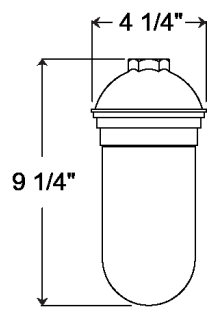

Project: _____

Fixture Type: _____ Quantity: _____

Customer: _____

Quick Ship

Specifications

Material:
Constructed of complete cast aluminum. All hardware provided shall be stainless steel. Screw hardware may not match paint.

Glass:
Choice of clear, frosted or prismatic glass. Colored glass available for extra charge.

Electrical:
Medium Base Socket. 100w Max

Certifications:
Cord mounts are UL Listed for dry locations. Arm, wall, post, pendant and stem mounts are UL Listed for wet locations.

Modifications:
Consult factory for custom or modified designs.

VTP100GL
100w MAX Incandescent

Weight: 2 lbs

Catalog Logic

Q-VTP100GL - PR - E22 - NA - 49

Vapor Tight Style Glass Mounting Source Guard Finish

ARM MOUNTS | Dimensions are Projection x Height | CB included with all arms

E22 | 7 1/2" x 2"