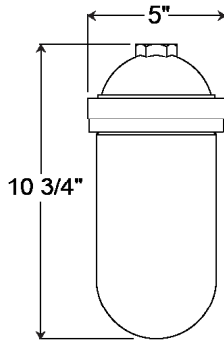

Quick Ship

Weight: 3 lbs

VTP200GL 200W MAX Incandescent

Project: _____

Fixture Type: _____ Quantity: _____

Customer: _____

Specifications

Material:
Constructed of complete cast aluminum. All hardware provided shall be stainless steel. Screw hardware may not match paint.

Glass:
Choice of clear, frosted or prismatic glass. Colored glass available for extra charge.

Electrical:
Medium Base Socket. 200w Max

Certifications:
Cord mounts are UL Listed for dry locations. Arm, wall, post, pendant and stem mounts are UL Listed for wet locations.

ARM MOUNTS | Dimensions are Projection x Height | CB included with all arms

E22 | 7 1/2" x 2"