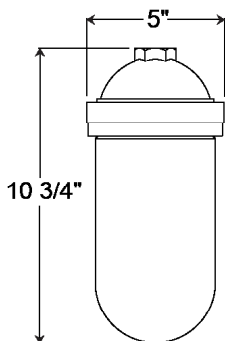

Project: \_\_\_\_\_

Fixture Type: \_\_\_\_\_ Quantity: \_\_\_\_\_

Customer: \_\_\_\_\_

**Quick Ship**

**Specifications**

**Material:**  
Constructed of complete cast aluminum. All hardware provided shall be stainless steel. Screw hardware may not match paint.

**Glass:**  
Choice of clear, frosted or prismatic glass. Colored glass available for extra charge.

**Electrical:**  
Medium Base Socket. 200w Max

**Certifications:**  
Cord mounts are UL Listed for dry locations. Arm, wall, post, pendant and stem mounts are UL Listed for wet locations.

**Modifications:**  
Consult factory for custom or modified designs.

**VTP200GL**  
**200W MAX Incandescent**

Weight: 3 lbs

Catalog Logic

**Q-VTP200GL - PR - E22 - NA - 49**

Vapor Tight Style      Glass Mounting Source      Guard      Finish

**ARM MOUNTS | Dimensions are Projection x Height | CB included with all arms**

E22 | 7 1/2" x 2"