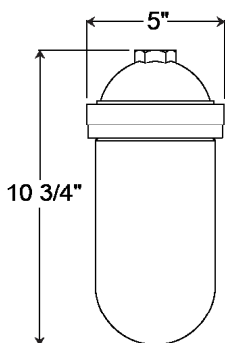

Quick Ship

Weight: 3 lbs

VTP200GL 200W MAX Incandescent

Project: _____
 Fixture Type: _____ Quantity: _____
 Customer: _____

Specifications

Material:
 Constructed of complete cast aluminum. All hardware provided shall be stainless steel. Screw hardware may not match paint.

Glass:
 Choice of clear, frosted or prismatic glass. Colored glass available for extra charge.

Electrical:
 Medium Base Socket. 200w Max

Certifications:
 Cord mounts are UL Listed for dry locations. Arm, wall, post, pendant and stem mounts are UL Listed for wet locations.

ARM MOUNTS | Dimensions are Projection x Height | CB included with all arms

E22 | 7 1/2" x 2"