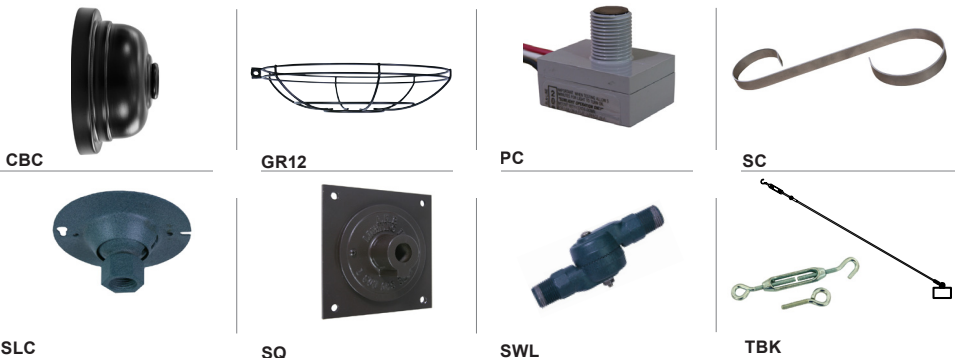

ACCESSORIES

GLASS & GUARDS

Glass Legend: **CL** = Clear **FR** = Frosted **PR** = Prismatic

Glass Only	
	GLCL GLFR GLPR
	AC (Acorn Glass -- Clear Stipple Only)
	GLBG (Ball Glass -- White Only)
Glass with Cast Guard	
	GLCLGUPC GLFRGUPC GLPRGUPC
Glass with Wire Guard	
	GLCLGUP GLFRGUP GLPRGUP
Guards Only	
	GLGUPC (Cast Guard)
	GLGUP (Wire Guard)
Ballast & Driver Housing	
	RTC
	RTCNC
	DBH