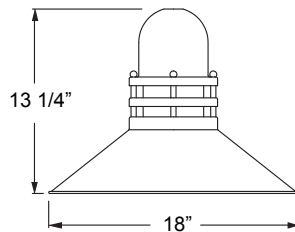

Project: _____

Fixture Type: _____ Quantity: _____

Customer: _____

illuminating
ENGINEERING SOCIETY

Specifications

Material:
RLM shades are constructed of heavy duty spun aluminum. Wall back plate and ballast housing are cast aluminum. All fasteners are stainless steel. Inside of shade is reflective white finish for all colors except galvanized paint finish. Screw hardware may not match paint.

Glass:
Choice of clear, frosted or prismatic glass.

Ballasts:
Fluorescent Ballast will be electronic. Fluorescent sockets will be 4 pin to accept quad or triple tube lamps.

Electrical:
4-Pin Socket; Multi-tap 120v, 208v, 240v & 277v.

Finish:
A polyester powder coat high quality finish is electro-statically applied and baked at 430° for exceptional durability and color retention. Products undergo an intensive five-step cleansing and pretreatment process for maximum paint adhesion.

Marine grade finish provides superior salt, humidity and UV protection. This coating withstands up to 3000 hours of continuous salt spray, comes with a 5-year warranty and is available in either a textured or gloss surface.

Certifications:
Cord mounts are UL Listed for dry locations. Arm mount, stem mount and wall mount are UL Listed for wet locations.

Modifications:
Consult factory for custom or modified luminaires.

Weight: 3 lbs

ORB218
CFL

Catalog Logic

ORB218 - **FR** - **42WPL** - **RTC** - **WHC** - **GR18** - **277** - **41**
RLM Style   Glass & Guards   Light Source & Wattage   Ballast Housing   Mounting Source   Accessories   Voltage   Finish

Catalog Number	1	2	3	4	5	6	7
ORB218	FR	42WPL	RTC	WHC			

1	GLASS
Up to 200w Options	
CL	(Clear Glass)
FR	(Frosted Glass)
PR	(Prismatic Glass)

2	LIGHT SOURCE & WATTAGES
Flourescent (CFL)	
GU24 Socket Option	
26WPL	
32WPL	
42WPL	(100GL or AC glass not available)
26CFLDIM	
32CFLDIM	
42CFLDIM	(100GL or AC glass not available)
(Compact Fluorescent dimming is 0-10v and ballast must be located within 12" of lamp)	

3	BALLAST HOUSING
Flourescent (CFL)	
RTC	(CFL Ballast Canopy)
RTCNC	(CFL Ballast Canopy/No Spun Cover)
DBH	(Dimming CFL Ballast Housing)

4	MOUNTING SOURCES
Arm Mounts (Cast Back Plate (CB) Included)	
E3 E4 E5 E6 E8 E9	
E10 E11 E12 E13 E18	
E19 E25	
(See Step 3 for Ballast Housing Options)	
Wall Mounts	
WM40	
WM54	
WM74 (CFL Only)	
WM75 (HID Only)	
WM317 (CFL Only)	
WM84	
Post Mounts (Postline ballast only; 4" OD pole required)	
PM10	
PM20	
PM30	
PM40	
PM50	
PM319	
Cord Mounts	
BLC (6' black cord with 1" x 5 3/8" canopy)	
WHC (6' white cord with 1" x 5 3/8" canopy)	
Stem Mounts	
1/2" (13/16" OD Rigid Stems with STC Flat Canopy)	
2ST6 2ST12 2ST18 2ST24 2ST36 2ST48	
2ST60 2ST72 2ST96	
3/4" (1" OD Rigid Stems with STC Flat Canopy)	
3ST6 3ST12 3ST18 3ST24 3ST36 3ST48	
3ST60 3ST72 3ST96	
(See Step 3 for Ballast Housing Options)