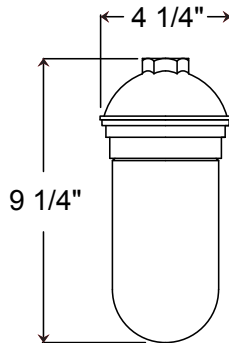

Project: _____

Fixture Type: _____ Quantity: _____

Customer: _____

Specifications

Material:
Constructed of complete cast aluminum. All hardware provided shall be stainless steel. Screw hardware may not match paint.

Glass:
Choice of clear, frosted or prismatic glass. Colored glass available for extra charge.

Ballasts:
Fluorescent Ballast will be electronic. Fluorescent sockets will be 4 pin to accept quad or triple tube lamps.

Electrical:
4-Pin Socket; Multi-tap 120v, 208v, 240v & 277v.

Finish:
A polyester powder coat high quality finish is electro-statically applied and baked at 430° for exceptional durability and color retention. Products undergo an intensive five-step cleansing and pretreatment process for maximum paint adhesion.

Marine grade finish provides superior salt, humidity and UV protection. This coating withstands up to 3000 hours of continuous salt spray, comes with a 5-year warranty and is available in either a textured or gloss surface.

Certifications:
Cord mounts are UL Listed for dry locations. Arm, wall, post, pendant and stem mounts are UL Listed for wet locations.

Modifications:
Consult factory for custom or modified designs.

VTP100GL CFL

Weight: 2 lbs

Catalog Logic

VTP100GL	-	CL	-	32WPL	-	RTC	-	BLC	-	GUP	-	NA	-	NA	-	120v	-	49
Vapor Tight Style		Glass	Light Source/Wattage	Ballast Housing	Mounting Source	Guard	Shade Accessories	Accessories	Voltage	Finish								

Catalog Number									
1	2	3	4	5	6	7	8	9	
VTP100GL	CL	32WPL	RTC	BLC	GUP	NA	NA		

1	GLASS
NA	(No Glass)
CL	(Clear Glass)
FR	(Frosted Glass)
PR	(Prismatic Glass)
BLU	(Blue Glass)
AMB	(Amber Glass)
GRN	(Green Glass)
RED	(Red Glass)
BG	(Ball Glass -- White Only)

2	LIGHT SOURCE & WATTAGES
	Flourescent (WPL)
	GU24 Socket Option
	26WPL
32WPL	
	26WPLDIM
	32WPLDIM
	(Compact Fluorescent dimming is 0-10v and ballast must be located within 12" of lamp)

3	BALLAST HOUSING
	Fluorescent (WPL)
RTC	(WPL Ballast Canopy)
	RTCNC (WPL Ballast Canopy/No Spun Cover)
	DBH (Dimming WPL Ballast Housing)

4	MOUNTING SOURCES
	Arm Mounts (Cast back plate included)
	E6 E9 E13 E22 E23 E24 E25 E26 E27 E36 E39
	Wall Mounts
	WM35
	WM40
	WM318
	Post Mounts
	PM10
	PM20
	Pendant Mounts
	2 Light Pendant 100w Vapor Tights
	21PEND6 21PEND12 21PEND18 21PEND24 21PEND36
	21PEND48 21PEND60 21PEND72 21PEND96
	3 Light Pendant 100w Vapor Tights
	31PEND6 31PEND12 31PEND18 31PEND24 31PEND36
	31PEND48 31PEND60 31PEND72 31PEND96
	4 Light Pendant 100w Vapor Tights
	41PEND6 41PEND12 41PEND18 41PEND24 41PEND36
	41PEND48 41PEND60 41PEND72 41PEND96

4	MOUNTING SOURCES CONT.
	Cord Mounts
BLC	(6' black cord with 1" x 5 3/8" canopy)
WHC	(6' white cord with 1" x 5 3/8" canopy)
	Stem Mounts
	3/4" (1"OD Rigid Stems with STC Flat Canopy)
	3ST6 3ST12 3ST18 3ST24 3ST36 3ST48
	3ST60 3ST72 3ST96

5	GUARD
NA	(No Guard)
GUP	(Wire Guard)
GUPC	(Cast Guard)

6	SHADE ACCESSORIES
NA	(No Accessory)
VTS	(8" Angle Ring)

WARRANTY
See www.anplighting.com for complete fixture warranty.