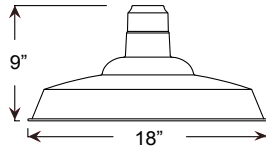

Project: _____

Fixture Type: _____ Quantity: _____

Customer: _____

Illuminating
ENGINEERING SOCIETY

Specifications

Material:
RLM shades are constructed of heavy duty spun aluminum. Wall back plate and ballast housing are cast aluminum. All fasteners are stainless steel. Inside of shade is reflective white finish for all colors except galvanized paint finish. Screw hardware may not match paint.