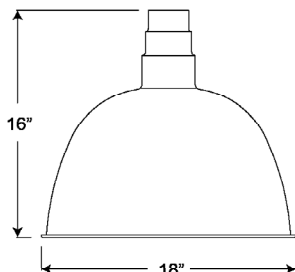

Specifications D618-42WPL-RTC-200GLFR-GUP-E6

Project: _____
Fixture Type: _____ Quantity: _____
Customer: _____