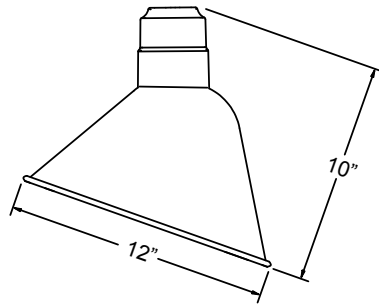

Project: _____
 Fixture Type: _____ Quantity: _____
 Customer: _____

Weight: 1.0 lb

Specifications

Material:
 RLM shades are constructed of heavy duty spun aluminum. Wall back plate and ballast housing are cast aluminum. All fasteners are stainless steel. Inside of shade is reflective white finish for all colors except galvanized paint finish. Screw hardware may not match paint.

Glass:
 Choice of clear, frosted or prismatic glass.

Electrical:
 Medium Base Socket, 200w Maximum or GU24 Socket.
 Approximately 12" of pull wire extends from fixture. Additional pull wire provided for post mount arms and wall mounts.

WALL MOUNTS | Dimensions are Projection x Height

ACCESSORIES

GLASS & GUARDS

UP TO 200W MAX

Glass Legend: **CL** = Clear **FR** = Frosted **PR** = Prismatic
100 = Small **200** = Large

Glass Only (9 1/4" H X 5" W)	
	200GLCL
	200GLFR
	200GLPR
Glass with Cast Guard (10 1/4" H X 5 1/2" W)	
	200GLCLGUPC
	200GLFRGUPC
	200GLPRGUPC
Glass with Wire Guard (10 1/4" H X 5" W)	
	200GLCLGUP
	200GLFRGUP
	200GLPRGUP
GUPC Guard Only (10 1/4" H X 5 1/2" W)	
	200GLGUPC (Cast Guard)
GUP Guard Only (10 1/4" H X 5" W)	
	200GLGUP (Wire Guard)