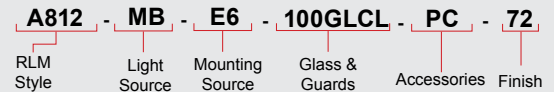

Catalog Logic

A812
200w Max
Medium Base

Catalog Number

A812

1 LIGHT SOURCE & WATTAGES	
GU24	(GU24 Socket)
MB	(Medium Base Socket, 200w Max)

2 MOUNTING SOURCES*	
Arm Mounts (Cast back plate included)	
E3 E4 E6 E7 E8 E10 E11 E12 E15 E18 E25 E36	
Wall Mounts	
WM55 WM318	
Stem Mounts (includes STC Flat Canopy)	
1/2" (13/16" OD) Rigid Stems	3/4" (1" OD) Rigid Stems
2ST6 2ST12 2ST18	3ST6 3ST12 3ST18
2ST24 2ST36 2ST48	3ST24 3ST36 3ST48
2ST60 2ST72 2ST96	3ST60 3ST72 3ST96
*Arm mount, Wall mount or Stem finish will match fixture finish.	

3 GLASS & GUARD Continued*	
Up to 200w Options	
200GLCL	(Clear Glass)
200GLFR	(Frosted Glass)
200GLPR	(Prismatic Glass)
200GLCLGUP	(Clear Glass & Large Wire Guard)
200GLFRGUP	(Frosted Glass & Large Wire Guard)
200GLPRGUP	(Prismatic Glass & Large Wire Guard)
200GLCLGUPC	(Clear Glass & Large Cast Guard)
200GLFRGUPC	(Frosted Glass & Large Cast Guard)
200GLPRGUPC	(Prismatic Glass & Large Cast Guard)
200GLGUP	(Large Wire Guard with No Glass)
200GLGUPC	(Large Cast Guard with No Glass)
*Cast or Wire Guard Finish will match fixture finish.	

3 GLASS & GUARD*	
Up to 100w Options	
100GLCL	(Clear Glass)
100GLFR	(Frosted Glass)
100GLPR	(Prismatic Glass)
100GLCLGUP	(Clear Glass & Small Wire Guard)
100GLFRGUP	(Frosted Glass & Small Wire Guard)
100GLPRGUP	(Prismatic Glass & Small Wire Guard)
100GLCLGUPC	(Clear Glass & Cast Guard)
100GLFRGUPC	(Frosted Glass & Cast Guard)
100GLPRGUPC	(Prismatic Glass & Cast Guard)
100GLGUP	(Small Wire Guard with No Glass)
100GLGUPC	(Cast Guard with No Glass)

4 ACCESSORIES*	
CBC	(Cast back plate Spun Alum Cover)*
SBC	(Smooth Cast back plate Spun Alum Cover)*
GR12	(12" Wire Grill)*
PC	(Button Photo Cell) Remote Only
SC	(Scroll for Arms)*
SLC	(Sloped Ceiling Mount Canopy, 20° Max)*
SQ	(Square Back Plate)*
SWL	(Adjustable Locking Swivel)*
TBK	(Turn Buckle Kit)*
*Accessory finish will match fixture finish.	

5 FINISHES					
*Marine Grade Finish has an additional charge					
Standard Colors	Standard Grade	Marine Grade*	Premium Colors	Premium Grade	Marine Grade*
Aspen Green	10	10M	High Gloss Black	01	01M
Cantaloupe	11	11M	Arctic Silver	14	14M
Lilac	12	12M	Candy Apple Red	64	64M
Putty	13	13M	Cobalt Blue	65	65M
Raw Unfinished	40	NA	Caramel	66	66M
Black	41	41M	Butterscotch	67	67M
Forest Green	42	42M	Black Silver	68	68M
Bright Red	43	43M	Gunmetal Gray	69	69M
White	44	44M	Mayan Gold	79	NA
Bright Blue	45	45M	Textured Desert Stone	80	80M
Sunny Yellow	46	46M	Extreme Chrome	81	81M
Aqua Green	47	47M	Graystone	82	82M
Galvanized	49	NA	Oil Rubbed Bronze	83	83M
Navy	50	50M	Carbon Graphite	96	96M
Architectural Bronze	51	51M			
Patina Verde	52	52M			
Copper Clay	53	53M			
Silver	56	56M			
Black Verde	61	61M			
Painted Chrome	70	70M			
Painted Copper	71	71M			
Textured Black	72	72M			
Matte Black	73	73M			
Textured Architectural	76	76M			
Textured White	77	77M			
Textured Silver	78	78M			
Consult Factory for additional paint charges and availability.					

WARRANTY

See www.ANPlighting.com for complete fixture warranty