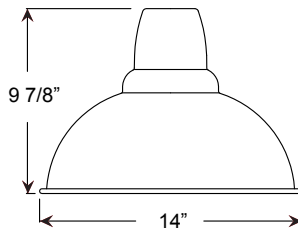

Project: _____
Fixture Type: _____ Quantity: _____
Customer: _____

Specifications

Material:
RLM shades are constructed of heavy duty spun aluminum. Wall back plate and ballast housing are cast aluminum. All fasteners are stainless steel. Inside of shade is reflective white finish for all colors except galvanized paint finish. Screw hardware may not match paint.

Glass:
Choice of clear, frosted or prismatic glass.

Electrical:
Medium Base Socket, 200w Maximum or GU24 Socket.
Approximately 12" of pull wire extends from fixture. Additional pull wire provided for post mount arms and wall mounts.

Certifications:
Cord mounts are UL Listed for dry locations. Arm mount, stem mount and wall mount are UL Listed for wet locations.

Finish:
A polyester powder coat high quality finish is electro-statically applied and baked at 430° for exceptional durability and color retention. Products undergo an intensive five-step cleansing and pretreatment process for maximum paint adhesion.

Marine grade finish provides superior salt, humidity and UV protection. This coating withstands up to 3000 hours of continuous salt spray, comes with a 5-year warranty and is available in either a textured or gloss surface.

Modifications:
Consult factory for custom or modified designs.

BB14
200w Max
Medium Base

Weight: 1.5 lbs

Catalog Logic

BB14 - **MB** - **E6** - **100GLCL** - **CBC** - **72**

RLM Style   Light Source   Mounting Source   Glass & Guards   Accessories   Finish

Catalog Number	1	2	3	4	5
	BB14				

1 LIGHT SOURCE & WATTAGES	
GU24 (GU24 Socket)	
MB (Medium Base Socket, 200w Max)	
2 MOUNTING SOURCES*	
Arm Mounts (Cast back plate included)	
E3 E4 E6 E8 E9 E10 E11 E12 E13 E15 E18 E24 E25 E26	
Wall Mounts	
WM35 WM41 WM55 WM318	
Post Mounts	
PM10 PM20 PM30 PM40 PM50 PM319	
Cord/Cable Mounts (includes 1" x 5 3/8" canopy) (See page 4 for color cord style)	
SJT Cord	
BLC (6' Black SJT Cord)	WHC (6' White SJT Cord)
Solid Fabric Colored Cords	
BLSF (6' Black)	ORSF (6' Orange)
GYSF (6' Gray)	LGSF (6' Lime Green)
CHSF (6' Chocolate Brown)	KGSF (6' Kelly Green)
WHSF (6' White)	CBSF (6' Cobalt Blue)
CASF (6' Cardinal)	SBSF (6' Sky Blue)
Patterned Fabric Colored Cords	
BWHPF (6' Black/White Houndstooth)	BIHPF (6' Brown/Ivory Houndstooth)
GYCPF (6' Gray/Citrus Yellow)	MOSPF (6' Magenta/Orange Stripe)
NMTPF (6' Navy Mini Tweed)	
Glossy Fabric Colored Cords	
GMGF (6' Gun Metal)	SSGF (6' Sterling Silver)
CPGF (6' Copper Penny)	BRGF (6' Bronze)
GOGF (6' Gold)	
Stem Mounts (includes STC Flat Canopy)	
1/2" (13/16" OD) Rigid Stems	3/4" (1" OD) Rigid Stems
2ST6 2ST12 2ST18	3ST6 3ST12 3ST18
2ST24 2ST36 2ST48	3ST24 3ST36 3ST48
2ST60 2ST72 2ST96	3ST60 3ST72 3ST96