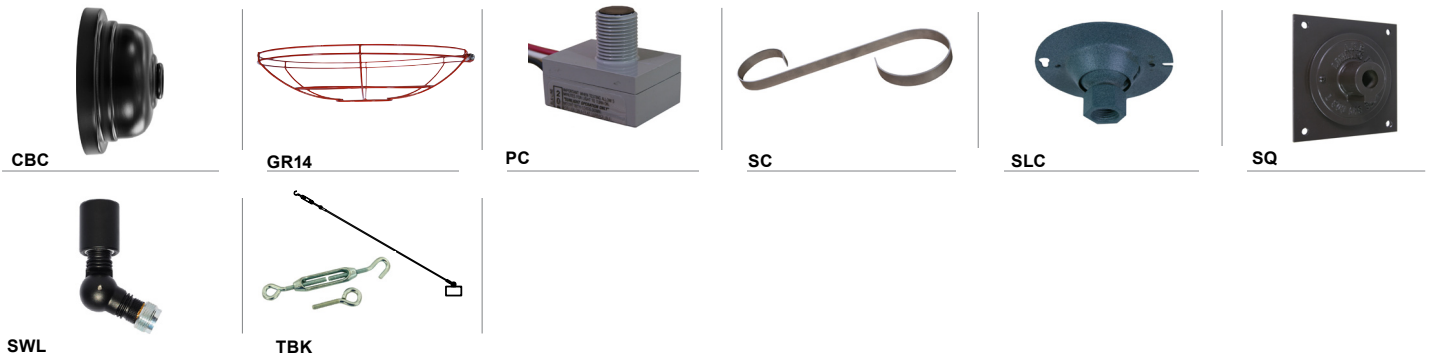

ACCESSORIES

GLASS & GUARDS
UP TO 24W MAX

Glass Legend: **CL** = Clear **FR** = Frosted **PR** = Prismatic
100 = Small **200** = Large

Glass Only (6 1/2" H X 4 1/8" W)	
	100GLCL
	100GLFR
	100GLPR
Glass with Cast Guard (7 1/2" H X 4 1/8" W)	
	100GLCLGUPC
	100GLFRGUPC
	100GLPRGUPC
Glass with Wire Guard (7 1/2" H X 4 1/8" W)	
	100GLCLGUP
	100GLFRGUP
	100GLPRGUP
Guards Only (7 1/2" H X 4 1/8" W)	
	100GLGUPC (Cast Guard)
	100GLGUP (Wire Guard)
	AC (Acorn Glass -- Clear Stipple Only)
	100GLBG (6" White Ball Glass)