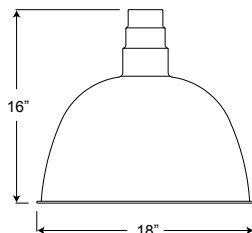

Project: _____

Fixture Type: _____ Quantity: _____

Customer: _____

illuminating
ENGINEERING SOCIETY

Specifications

Material:
RLM shades are constructed of heavy duty spun aluminum. Wall back plate and ballast housing are cast aluminum. All fasteners are stainless steel. Inside of shade is reflective white finish for all colors except galvanized paint finish. Screw hardware may not match paint.

Glass:
Choice of clear, frosted or prismatic glass.

Electrical:
Medium Base Socket, 200w Maximum.

Certifications:
Cord mounts are UL Listed for dry locations. Arm mount, stem mount and wall mount are UL Listed for wet locations.

Finish:
A polyester powder coat high quality finish is electro-statically applied and baked at 430° for exceptional durability and color retention. Products undergo an intensive five-step cleansing and pretreatment process for maximum paint adhesion.

Marine grade finish provides superior salt, humidity and UV protection. This coating withstands up to 3000 hours of continuous salt spray, comes with a 5-year warranty and is available in either a textured or gloss surface.

Modifications:
Consult factory for custom or modified luminaires.

Weight: 2.5 lbs

D618
200w max Incandescent

Catalog Logic

D618 - **WHC** - **N.A.** - **GR18** - **41**

RLM Style   Mounting Source   Glass & Guards   Accessories   Finish

Catalog Number

1   **2**   **3**   **4**

D618 - **WHC** - **N.A.** -

1 MOUNTING SOURCES	
Arm Mounts (Cast back plate included)	
E3 E4 E5 E6 E8 E9	
E10 E11 E12 E13 E18	
E19 E25	
Wall Mounts	
WM10	
WM35	
WM40	
WM55	
WM75	
WM318	
Post Mounts	
PM10	
PM20	
PM30	
PM40	
PM50	
PM319	
Cord Mounts	
BLC (6' black cord with 1" x 5 3/8" canopy)	
WHC (6' white cord with 1" x 5 3/8" canopy)	
Stem Mounts	
1/2" (13/16" OD Rigid Stems with STC Flat Canopy)	
2ST6 2ST12 2ST18 2ST24 2ST36 2ST48	
2ST60 2ST72 2ST96	
3/4" (1" OD Rigid Stems with STC Flat Canopy)	
3ST6 3ST12 3ST18 3ST24 3ST36 3ST48	
3ST60 3ST72 3ST96	
WARRANTY	
See www.anplighting.com for complete fixture warranty.	

2 GLASS & GUARD	
Up to 100w Options	
100GLCL (Clear Glass)	
100GLFR (Frosted Glass)	
100GLPR (Prismatic Glass)	
Up to 200w Options	
100GLCLGUP (Clear Glass & Small Wire Guard)	
100GLFRGUP (Frosted Glass & Small Wire Guard)	
100GLPRGUP (Prismatic Glass & Small Wire Guard)	
100GLCLGUPC (Clear Glass & Cast Guard)	
100GLFRGUPC (Frosted Glass & Cast Guard)	
100GLPRGUPC (Prismatic Glass & Cast Guard)	
100GLGUP (Small Wire Guard with No Glass)	
100GLGUPC (Cast Guard with No Glass)	
AC (Stipple Glass Acorn)	
100GLBG (White Ball Glass)	
Up to 200w Options	
200GLCL (Clear Glass)	
200GLFR (Frosted Glass)	
200GLPR (Prismatic Glass)	
200GLCLGUP (Clear Glass & Large Wire Guard)	
200GLFRGUP (Frosted Glass & Large Wire Guard)	
200GLPRGUP (Prismatic Glass & Large Wire Guard)	
200GLCLGUPC (Clear Glass & Large Cast Guard)	
200GLFRGUPC (Frosted Glass & Large Cast Guard)	
200GLPRGUPC (Prismatic Glass & Large Cast Guard)	
200GLGUP (Large Wire Guard with No Glass)	
200GLGUPC (Large Cast Guard with No Glass)	

3 ACCESSORIES	
CBC	(Cast back plate Spun Alum Cover)
GR18	(18" Wire Grill)
PC	(Button Photo Cell) Remote Only
SC	(Scroll for Arms)
SLC	(Sloped Ceiling Mount, 20° Max)
SQ	(Square Back Plate)
SWL	(Swivel)
TBK	(Turnbuckle Kit)

4 FINISHES					
Standard Grade	Marine Grade		Standard Grade	Marine Grade	
40	NA	Raw Unfinished	53	100	Copper Clay
41	101	Black	56	109	Silver
42	102	Forest Green	61	106	Black Verde
43	114	Bright Red	70	118	Painted Chrome
44	107	White	71	105	Painted Copper
45	112	Bright Blue	72	108	Textured Black
46	123	Sunny Yellow	73	125	Matte Black
47	120	Aqua Green	76	121	Textured Architectural Bronze
49	NA	Galvanized	77	127	Textured White
50	111	Navy	78	124	Textured Silver
51	103	Architectural Bronze	10	130	Aspen Green
52	104	Patina Verde	11	131	Cantaloupe
12	133	Lilac	13	132	Putty
Premium Grade	Marine Grade		Premium Grade	Marine Grade	
81	129	Extreme Chrome	64	116	Candy Apple Red
80	117	Textured Desert Stone	65	122	Cobalt Blue
67	119	Butterscotch	82	128	Graystone
66	115	Caramel	69	113	Gunmetal Gray
68	126	Black Silver	83	134	Oil Rubbed Bronze

Consult factory for additional paint charges and availability