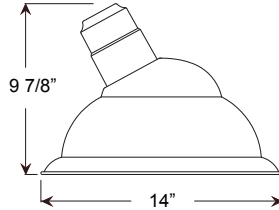

Project: _____

Fixture Type: _____ Quantity: _____

Customer: _____

Specifications

illuminating
ENGINEERING SOCIETY

Material:
RLM shades are constructed of heavy duty spun aluminum. Wall back plate and ballast housing are cast aluminum. All fasteners are stainless steel. Inside of shade is reflective white finish for all colors except galvanized paint finish. Screw hardware may not match paint.