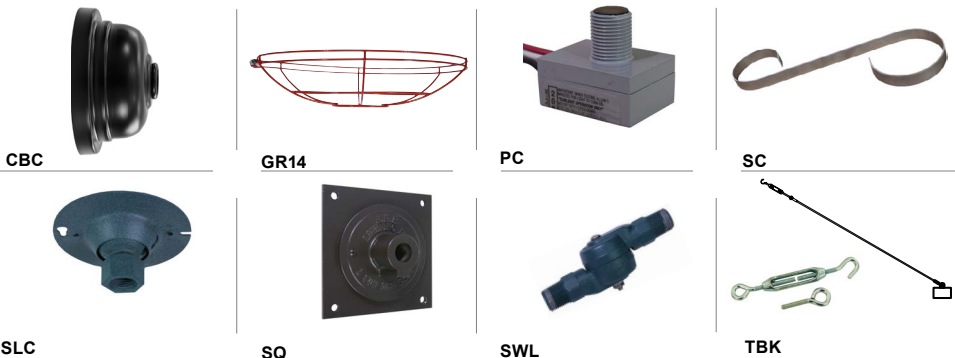

ACCESSORIES

GLASS & GUARDS

Glass Legend: CL = Clear FR = Frosted PR = Prismatic

Glass Only	
	GLCL GLFR GLPR
	AC (Acorn Glass -- Clear Stipple Only)
	GLBG (Ball Glass -- White Only)
Glass with Cast Guard	
	GLCLGUPC GLFRGUPC GLPRGUPC
Glass with Wire Guard	
	GLCLGUP GLFRGUP GLPRGUP
Guards Only	
	GLGUPC (Cast Guard)
	GLGUP (Wire Guard)