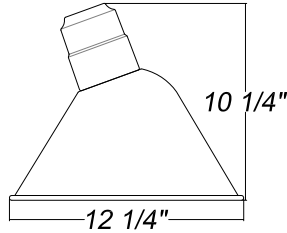

Quick Ship

Weight: 1 lb

A812
200w max Incandescent

Project: _____

Fixture Type: _____ Quantity: _____

Customer: _____

Specifications

Material:
RLM shades are constructed of heavy duty spun aluminum. Wall back plate and ballast housing are cast aluminum. All fasteners are stainless steel. Inside of shade is reflective white finish for all colors except galvanized paint finish. Screw hardware may not match paint.