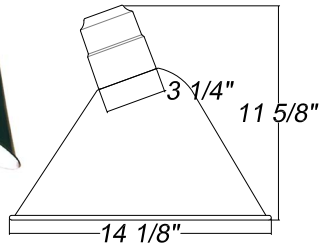

Quick Ship

A814
200w max Incandescent

Weight: 1.5 lbs

Project: _____

Fixture Type: _____ Quantity: _____

Customer: _____

Specifications

Material:
RLM shades are constructed of heavy duty spun aluminum. Wall back plate and ballast housing are cast aluminum. All fasteners are stainless steel. Inside of shade is reflective white finish for all colors except galvanized paint finish. Screw hardware may not match paint.