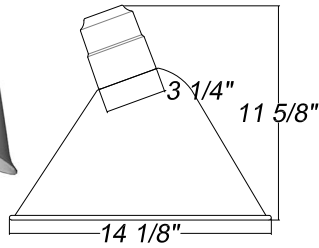

Quick Ship

Project: _____

Fixture Type: _____ Quantity: _____

Customer: _____

Specifications

Material:
RLM shades are constructed of heavy duty spun aluminum. Wall back plate and ballast housing are cast aluminum. All fasteners are stainless steel. Inside of shade is reflective white finish for all colors except galvanized paint finish. Screw hardware may not match paint.

A814
200w max Incandescent

Weight: 1.5 lbs

Catalog Logic

Q-A814 - **E6** - **44**

RLM Style Mounting Source Finish

Catalog Number

1 **4**

Q-A814 **E6** **44**