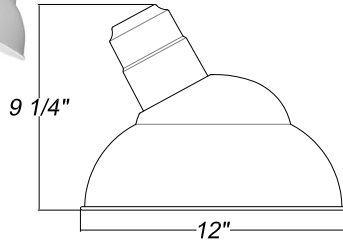

Quick Ship

M712
200w max Incandescent

Weight: 1 lbs

Project: _____
 Fixture Type: _____ Quantity: _____
 Customer: _____

Specifications

Material:
 RLM shades are constructed of heavy duty spun aluminum. Wall back plate and ballast housing are cast aluminum. All fasteners are stainless steel. Inside of shade is reflective white finish for all colors except galvanized paint finish. Screw hardware may not match paint.