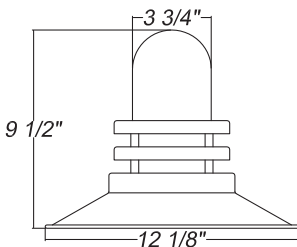

Project: _____

Fixture Type: _____ Quantity: _____

Customer: _____

Quick Ship

Specifications

Material:
RLM shades are constructed of heavy duty spun aluminum. Wall back plate and ballast housing are cast aluminum. All fasteners are stainless steel. Inside of shade is reflective white finish for all colors except galvanized paint finish. Screw hardware may not match paint.

Glass:
Choice of clear, frosted or prismatic glass.

Electrical:
Medium Base Socket, 100w Maximum.

Certifications:
Cord mounts are UL Listed for dry locations. Arm mount, stem mount and wall mount are UL Listed for wet locations.