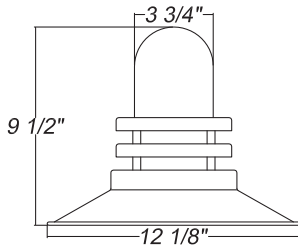

Project: _____

Fixture Type: _____ Quantity: _____

Customer: _____

Quick Ship

Weight: 4 lbs.

Specifications

Material:
RLM shades are constructed of heavy duty spun aluminum. Wall back plate and ballast housing are cast aluminum. All fasteners are stainless steel. Inside of shade is reflective white finish for all colors except galvanized paint finish. Screw hardware may not match paint.